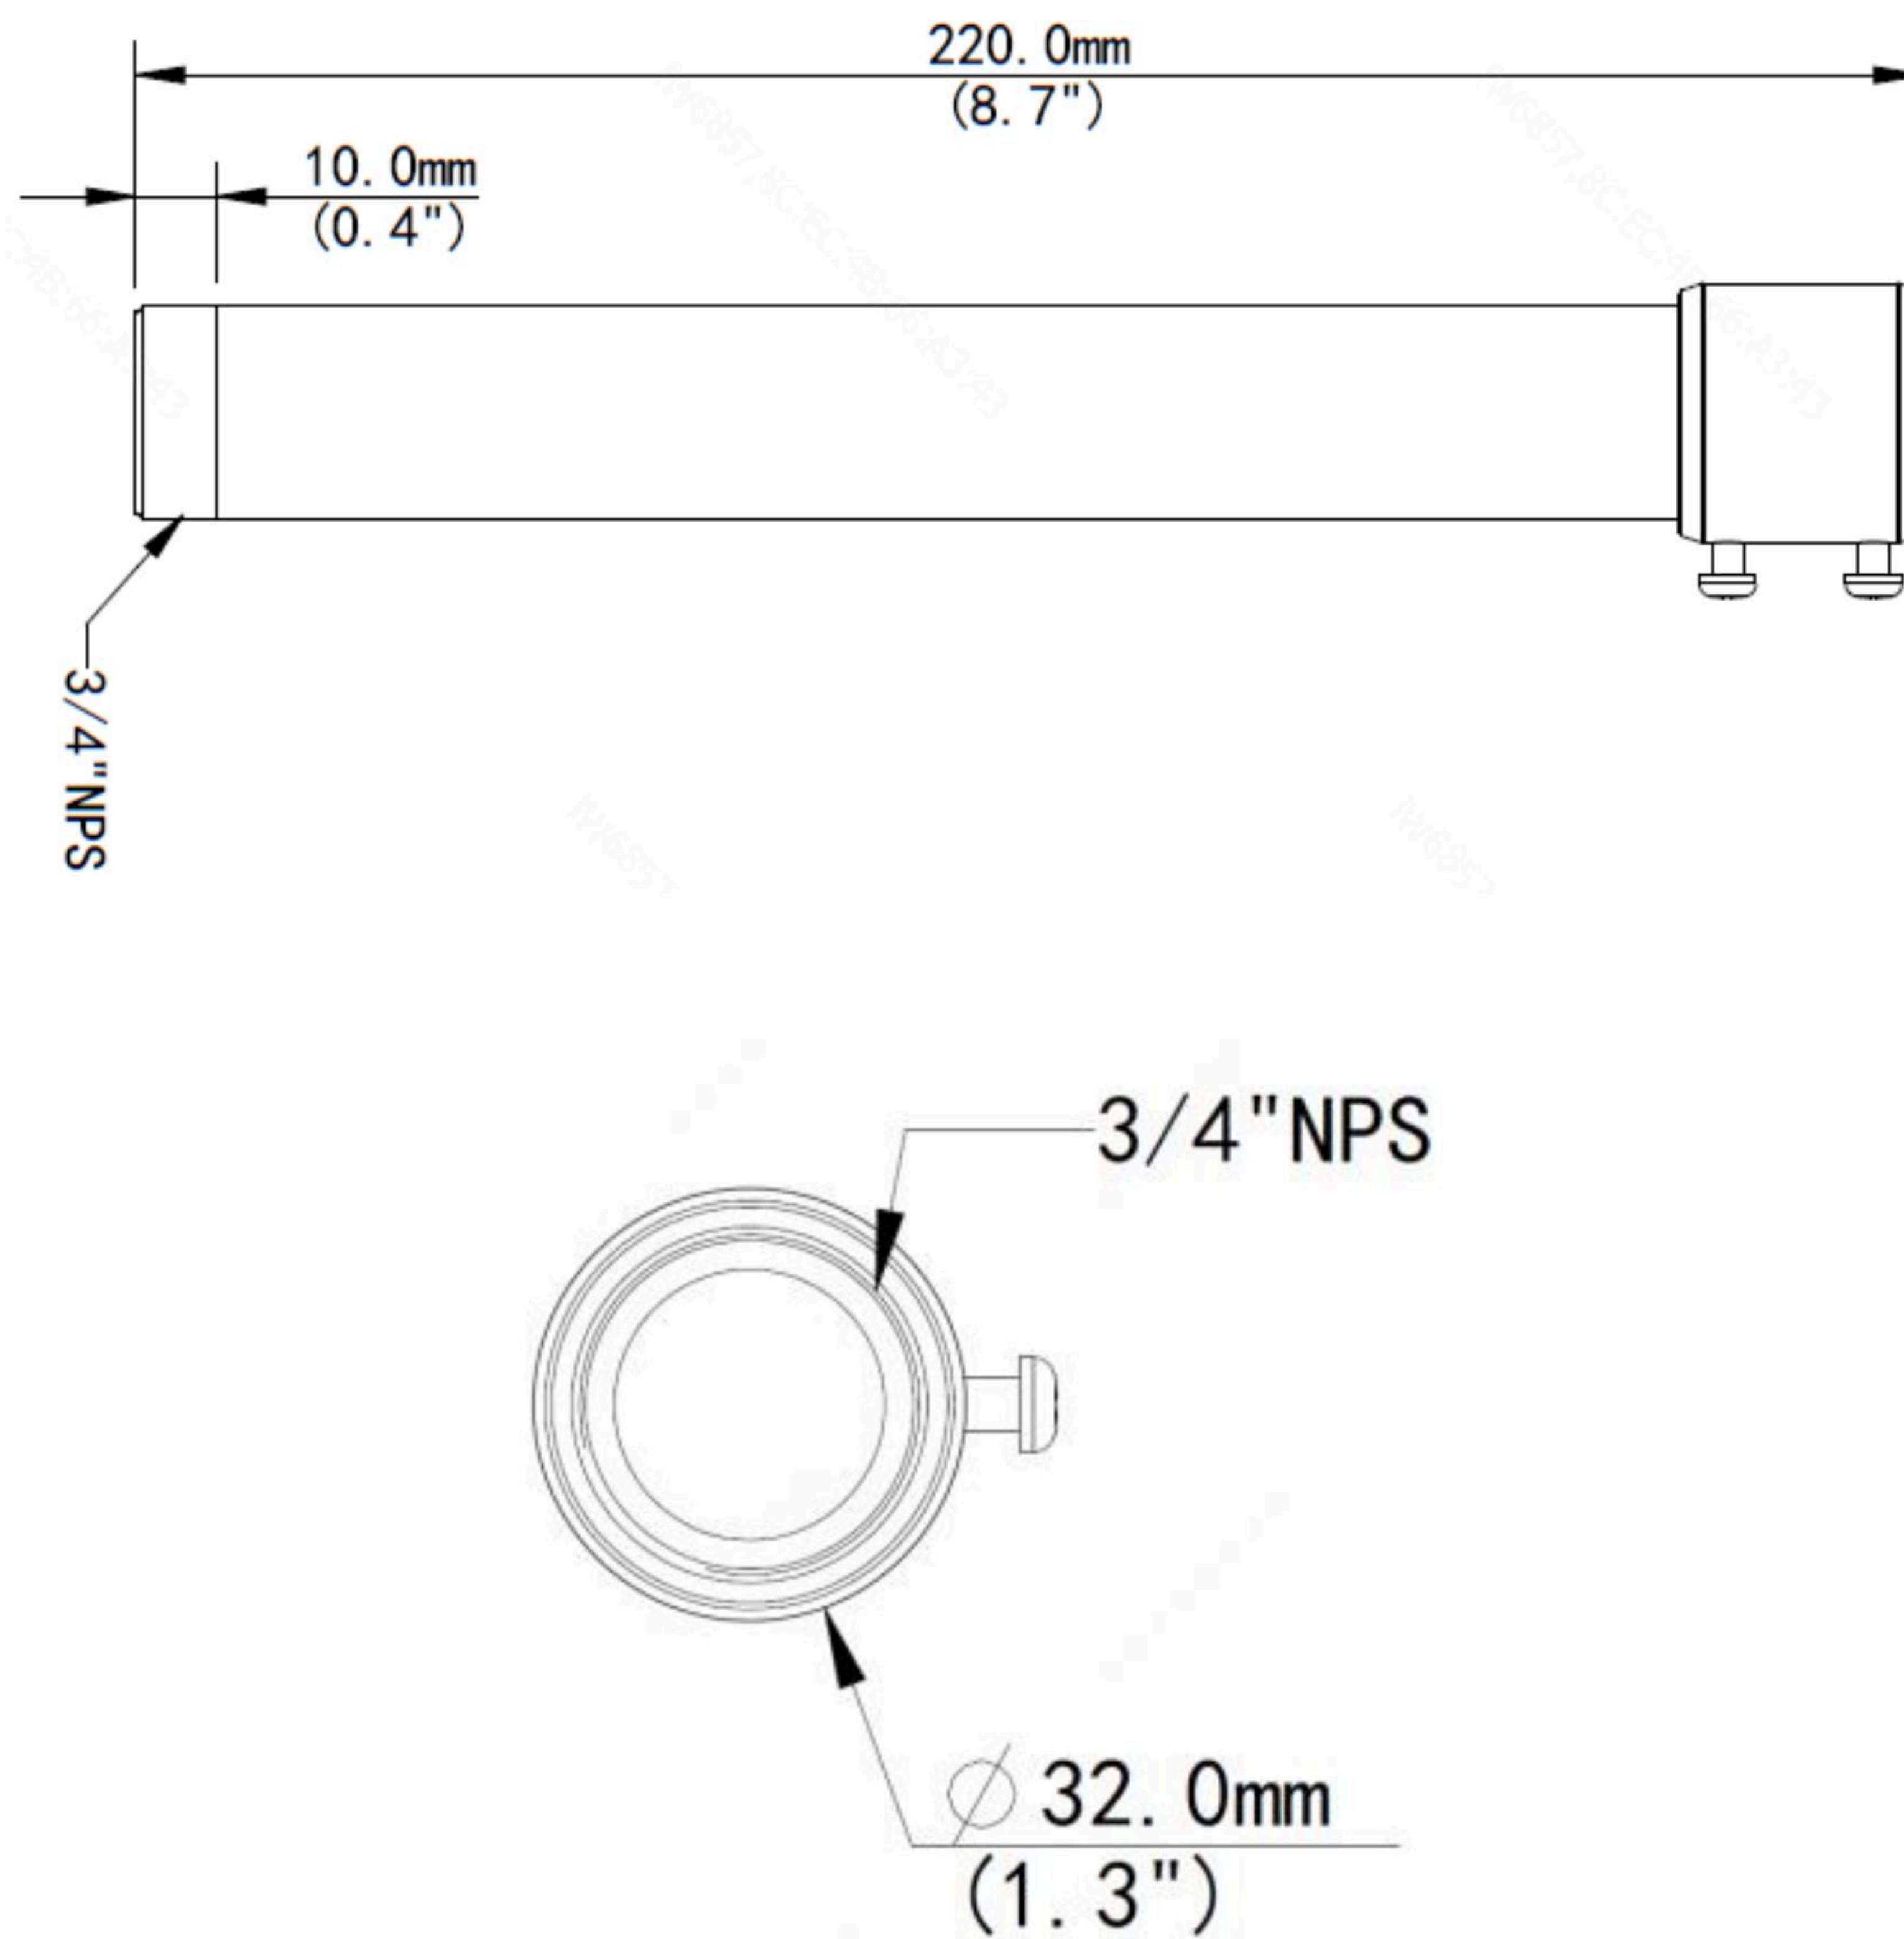

ACC-TR-SE24-IN

Fixed-dome Pendant Mount (220mm)

Summary

Pendant mount (short) for most cameras, usually combined with ACC-TR-CM24-IN

Compatible with: C2S-41, CD-42, CD-51, CD-52, CD-81, CD-82, CF-121, CF-51, CT-42, CT-51, CT-53, CT-81

Tech Specs

| | |
|--------------|--|
| Model Number | ACC-TR-SE24-IN |
| Application | Indoor or outdoor, Fixed-dome Pendant Installation |
| Dimensions | Φ32mm x 220mm (Φ1.26" x 8.66") |
| Weight | 0.16kg (0.35lb) |
| Material | Aluminium Alloy |