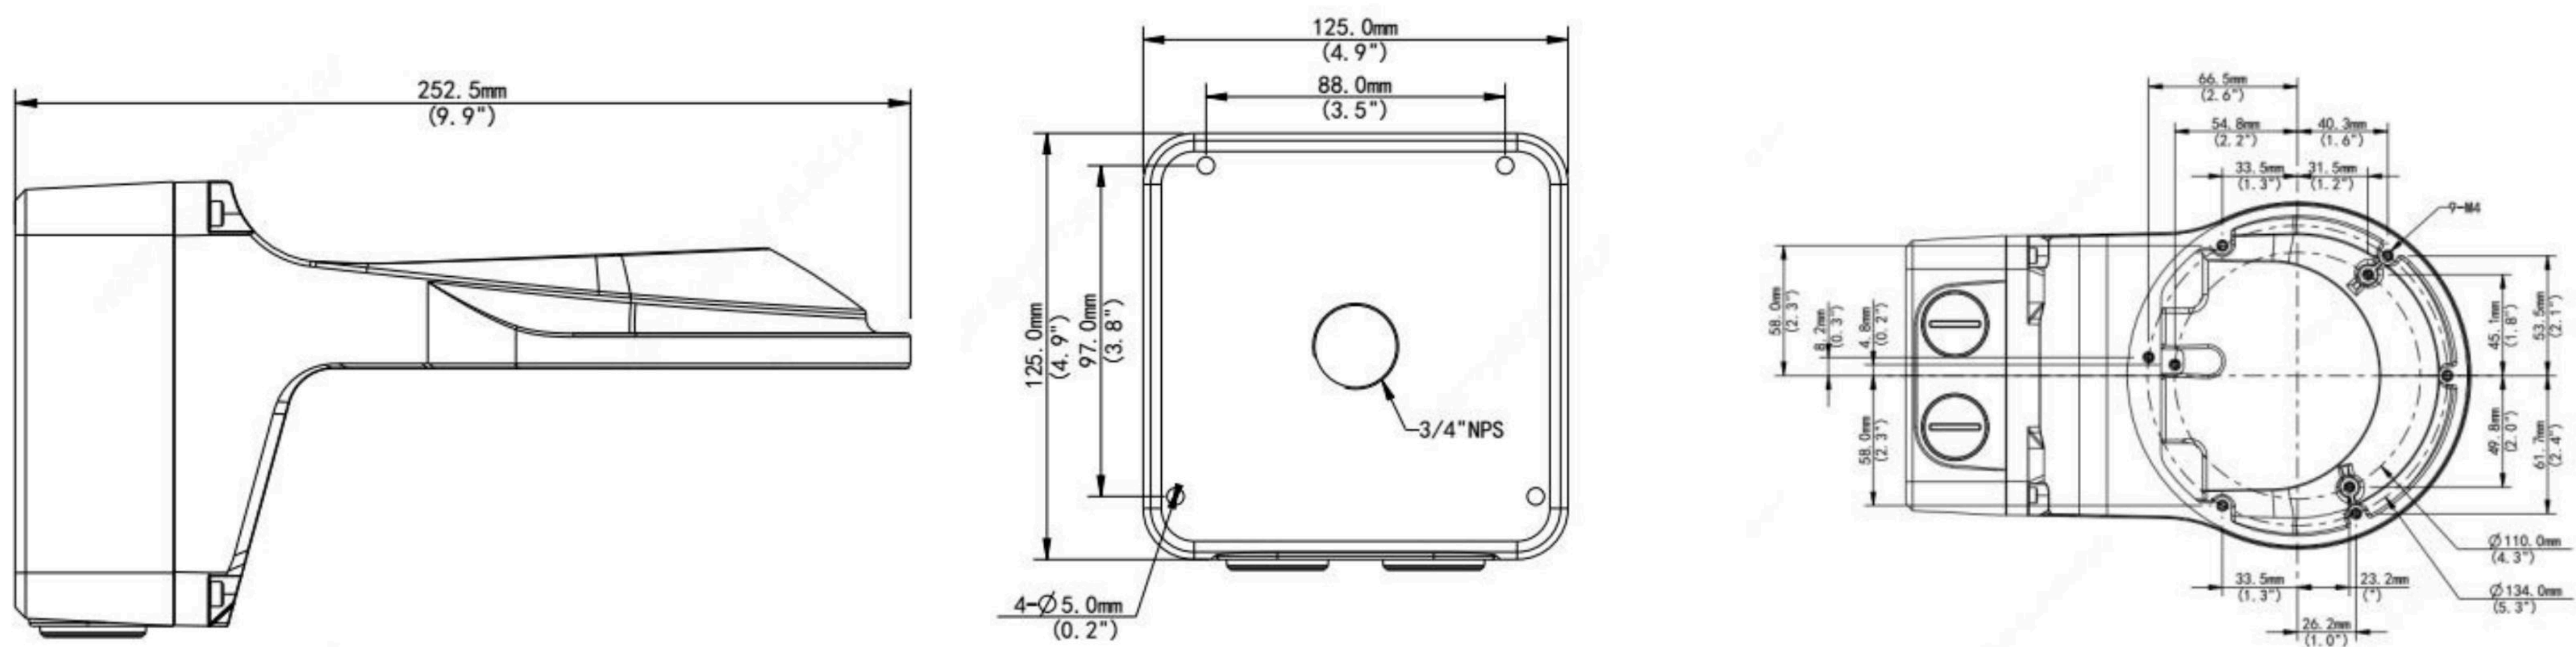

ACC-TR-JB07/WM04-B-IN

Fixed-dome Outdoor Wall Mount

Summary

Wall-mounting configuration for 4K Dome camera series (extra back outlet)

Compatible with: CD-82

Tech Specs

Model Number	ACC-TR-JB07/WM04-B-IN
Application	Wall installation for 4K dome camera series (Extra back outlet)
Dimensions	Φ125mm x 125mm x 252.5mm (4.92" x 4.92"x9.94")
Weight	0.98kg (2.16lb)
Material	Aluminium Alloy