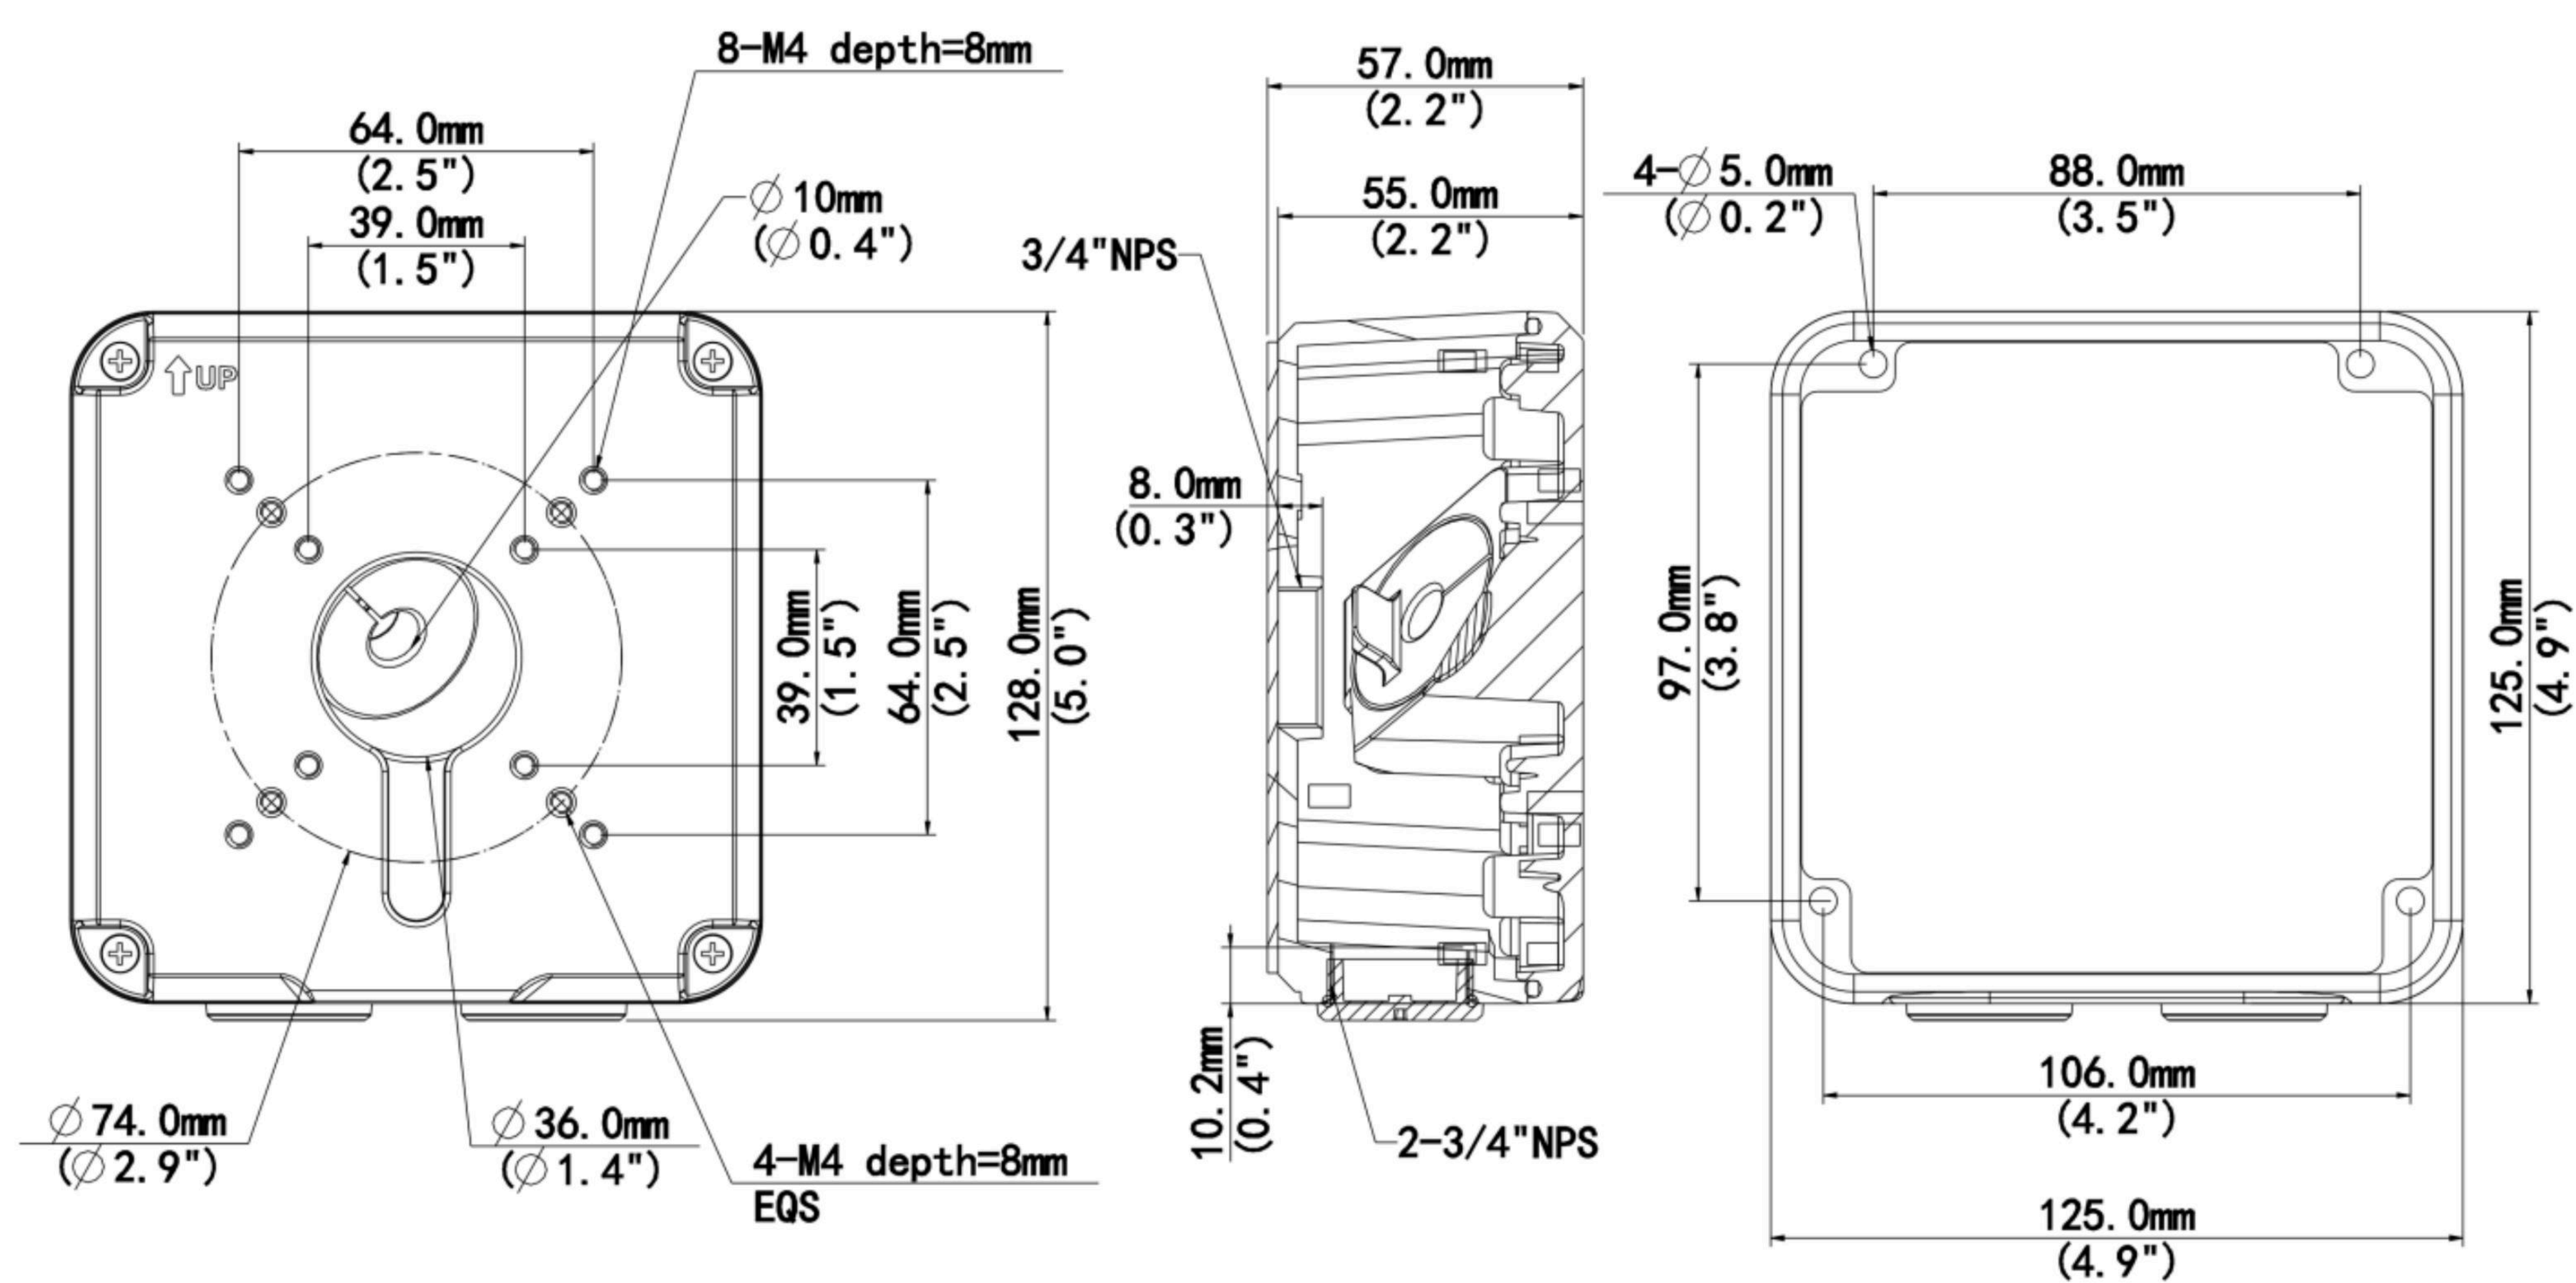

ACC-TR-JB07-D-IN

Bullet Junction Box

Summary

Junction box for Bullet camera series (Supports wiring from behind)

Compatible with: CB-81P, CB-82

Tech Specs

Model Number	ACC-TR-JB07-D-IN
Application	Outdoor or indoor cable junction box for bullet camera series (Extra back outlet)
Dimensions	Φ125mm x 125mm x 55mm (4.92" x 4.92" x 2.17")
Weight	0.75kg (1.65lb)
Material	Aluminium Alloy