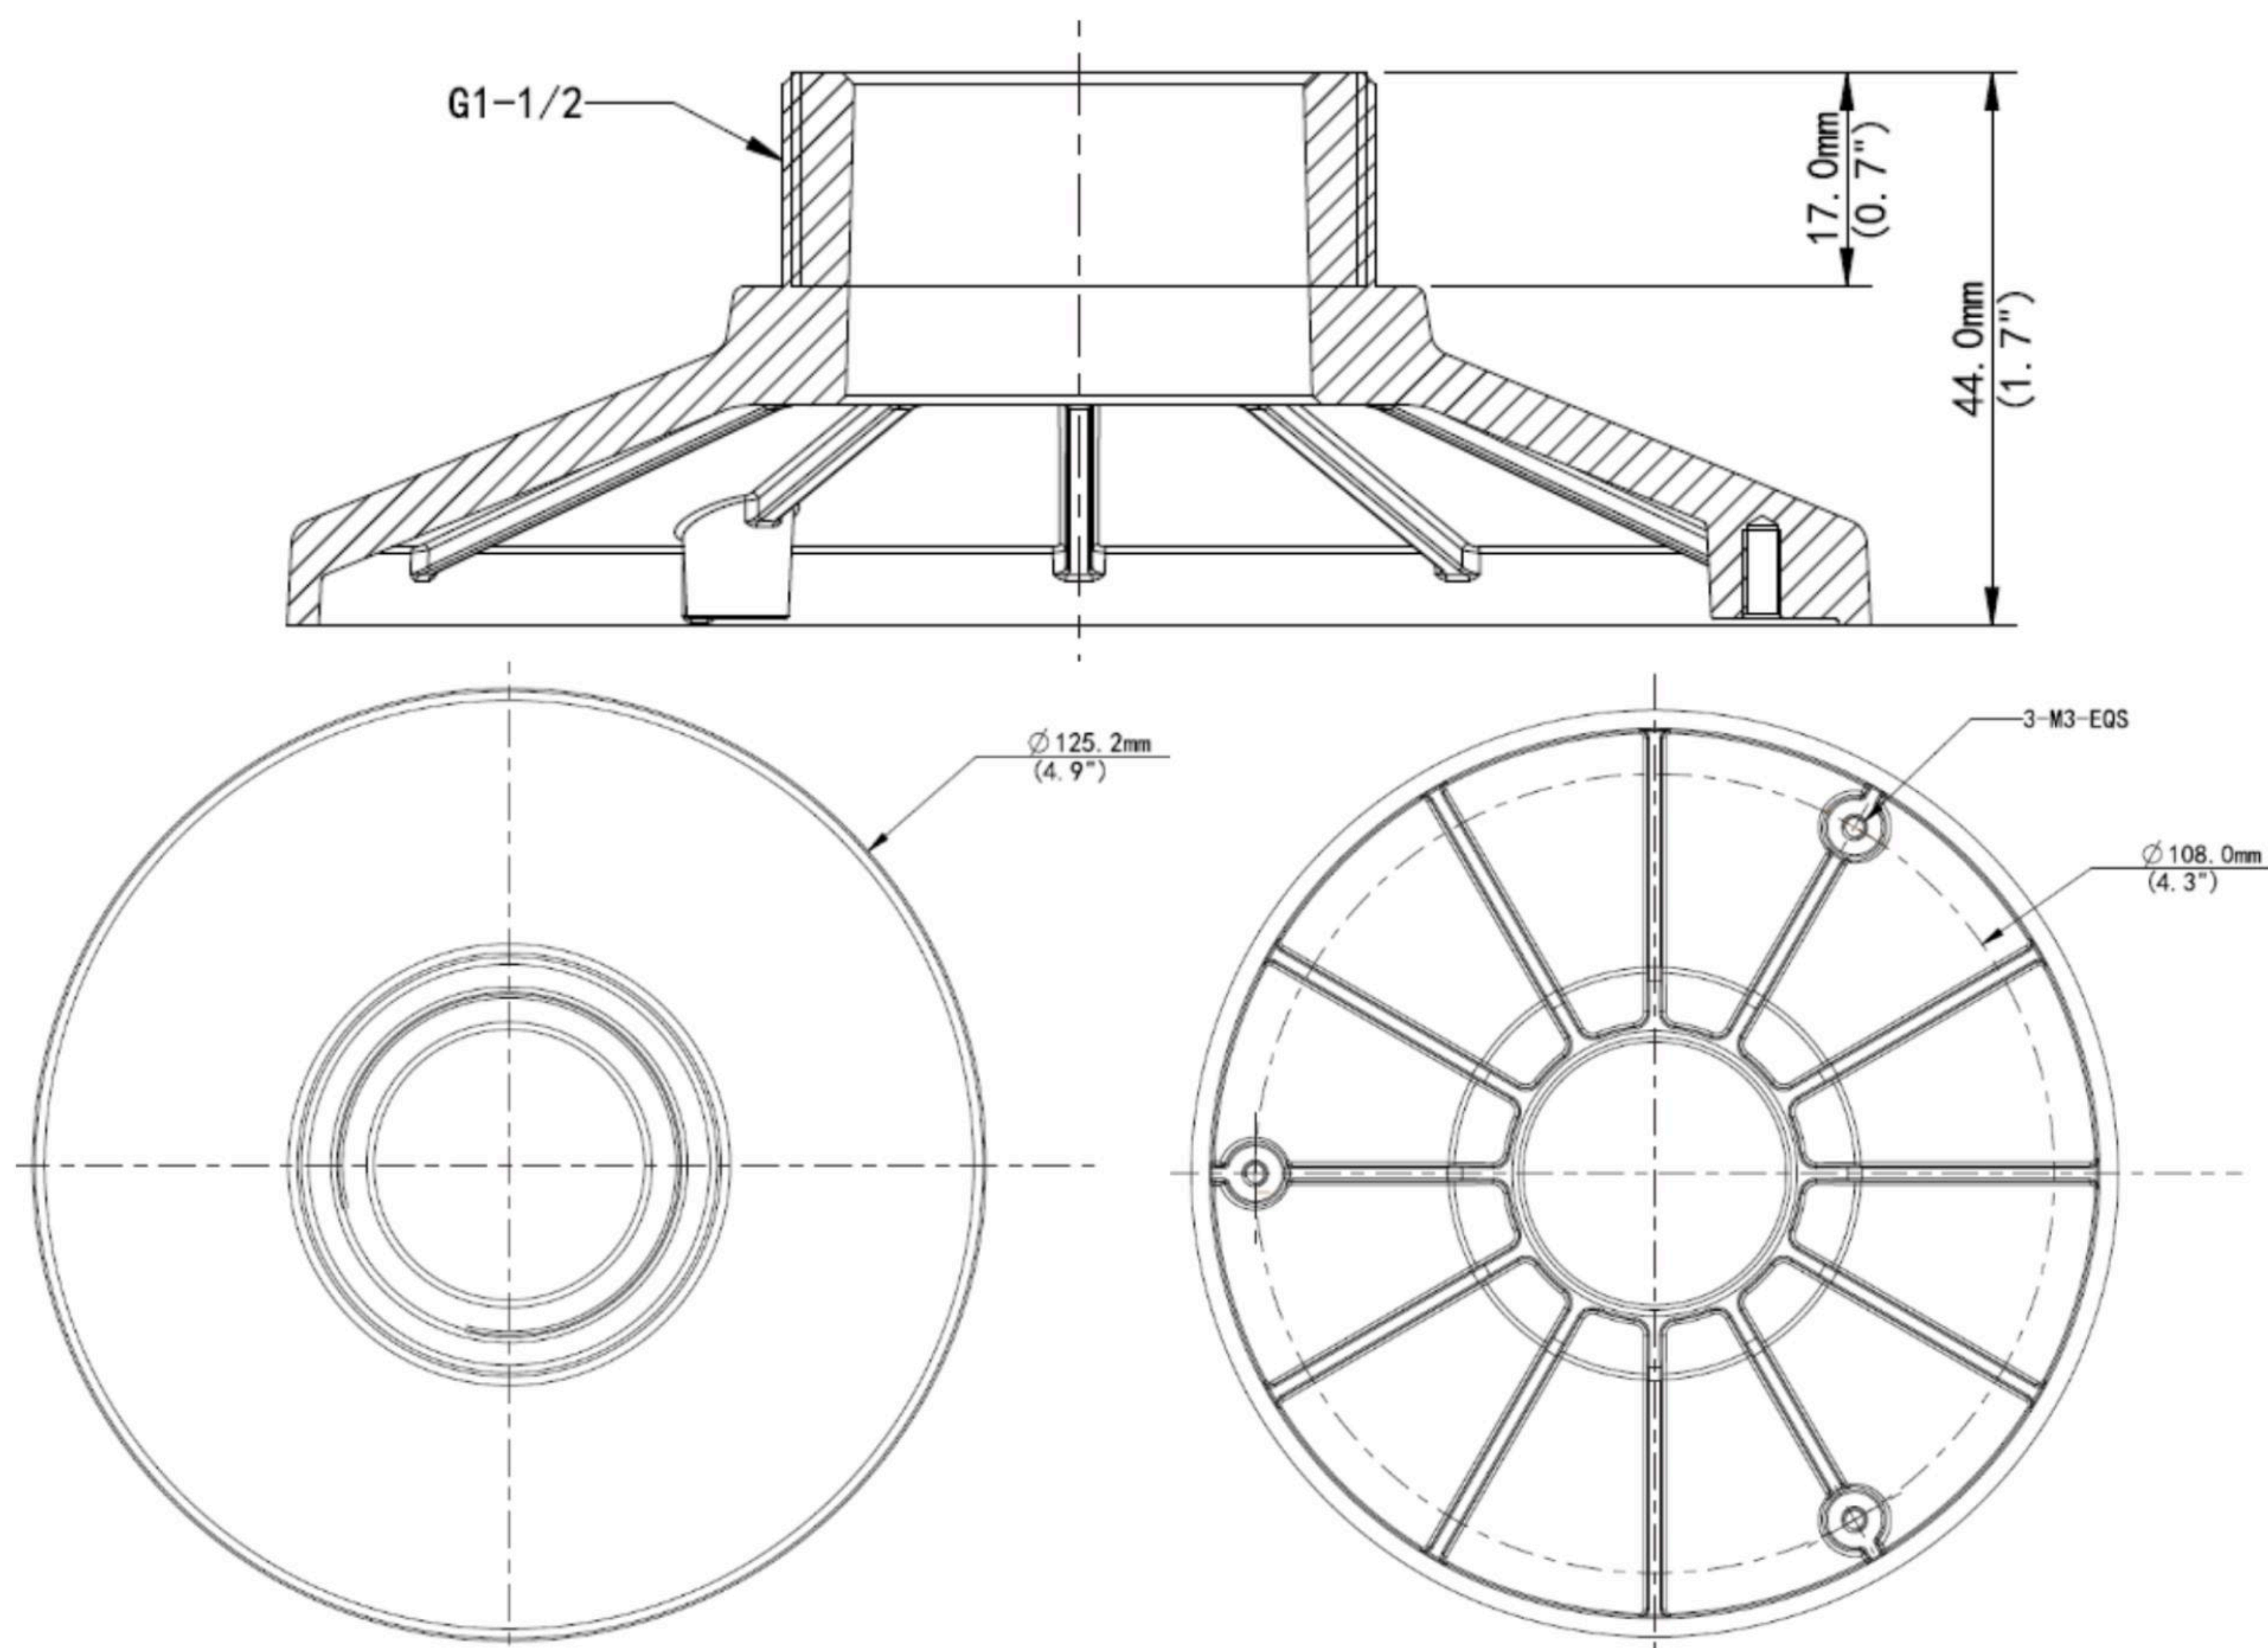

ACC-TR-UF45-I-IN

# Fixed-dome Plate Mount

## Summary

Adapter plate for arm-mounting certain Dome camera series

Compatible with: CD-42, CD-52, CF-51

## Tech Specs

Model Number	ACC-TR-UF45-I-IN
Application	Indoor, wall or pendant installation for Fisheye series or dome Series
Dimensions	Φ125.2mm x 44mm (Φ4.9" x 1.7")
Weight	0.155kg (0.46lb)
Material	Aluminium Alloy