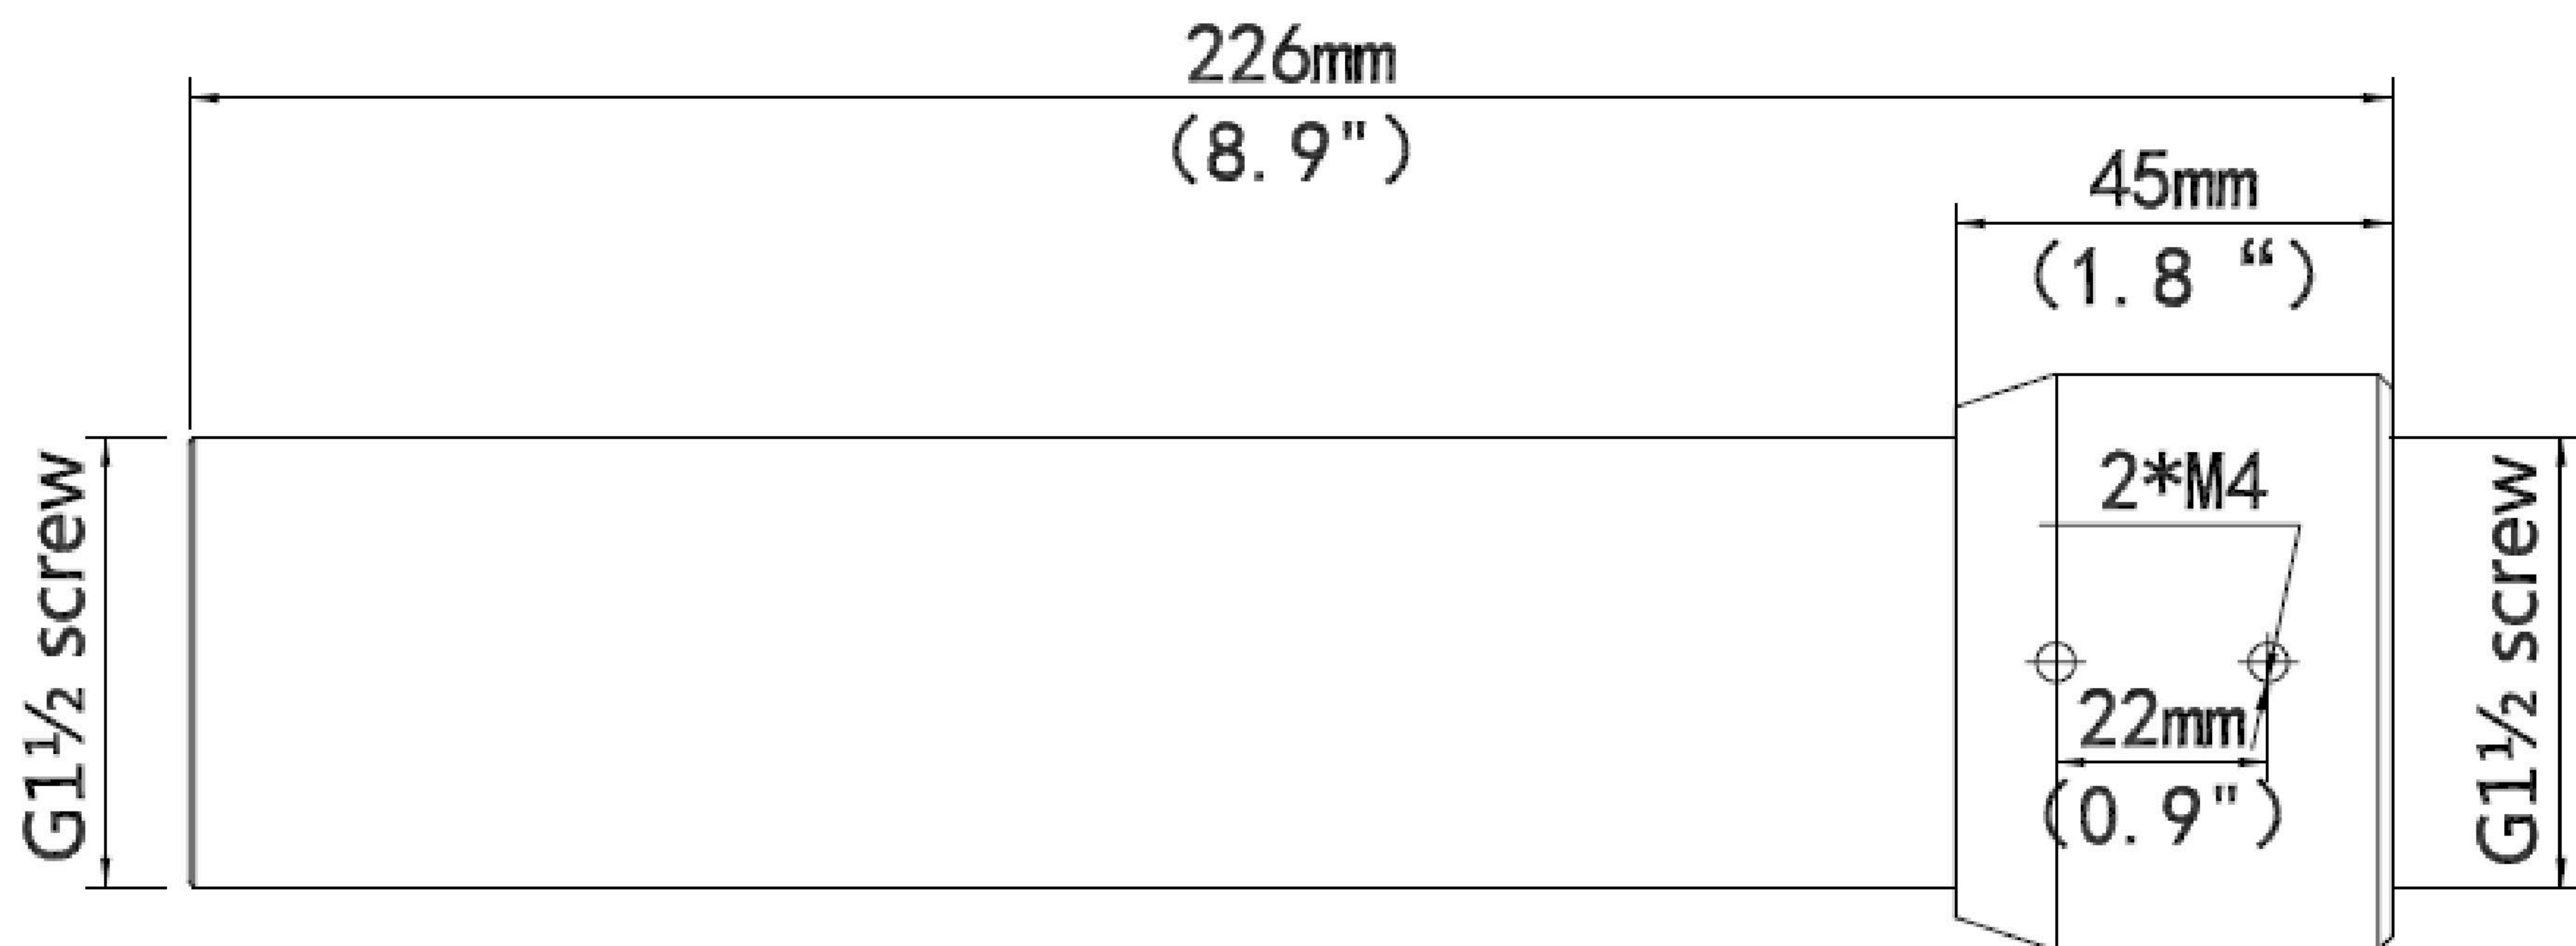

ACC-TR-SE45-IN

PTZ Dome Pendant Mount (200mm)

Summary

Pendant mount (short) for PTZ camera series

Compatible with: CZ-41, CZ-42, CZ-43

Tech Specs

| | |
|--------------|--|
| Model Number | ACC-TR-SE45-IN |
| Application | Indoor or outdoor, PTZ dome pendant installation |
| Dimensions | Φ59mm x 226mm (Φ2.3" x 8.9") |
| Weight | 0.42kg (0.9lb) |
| Material | Aluminium Alloy |