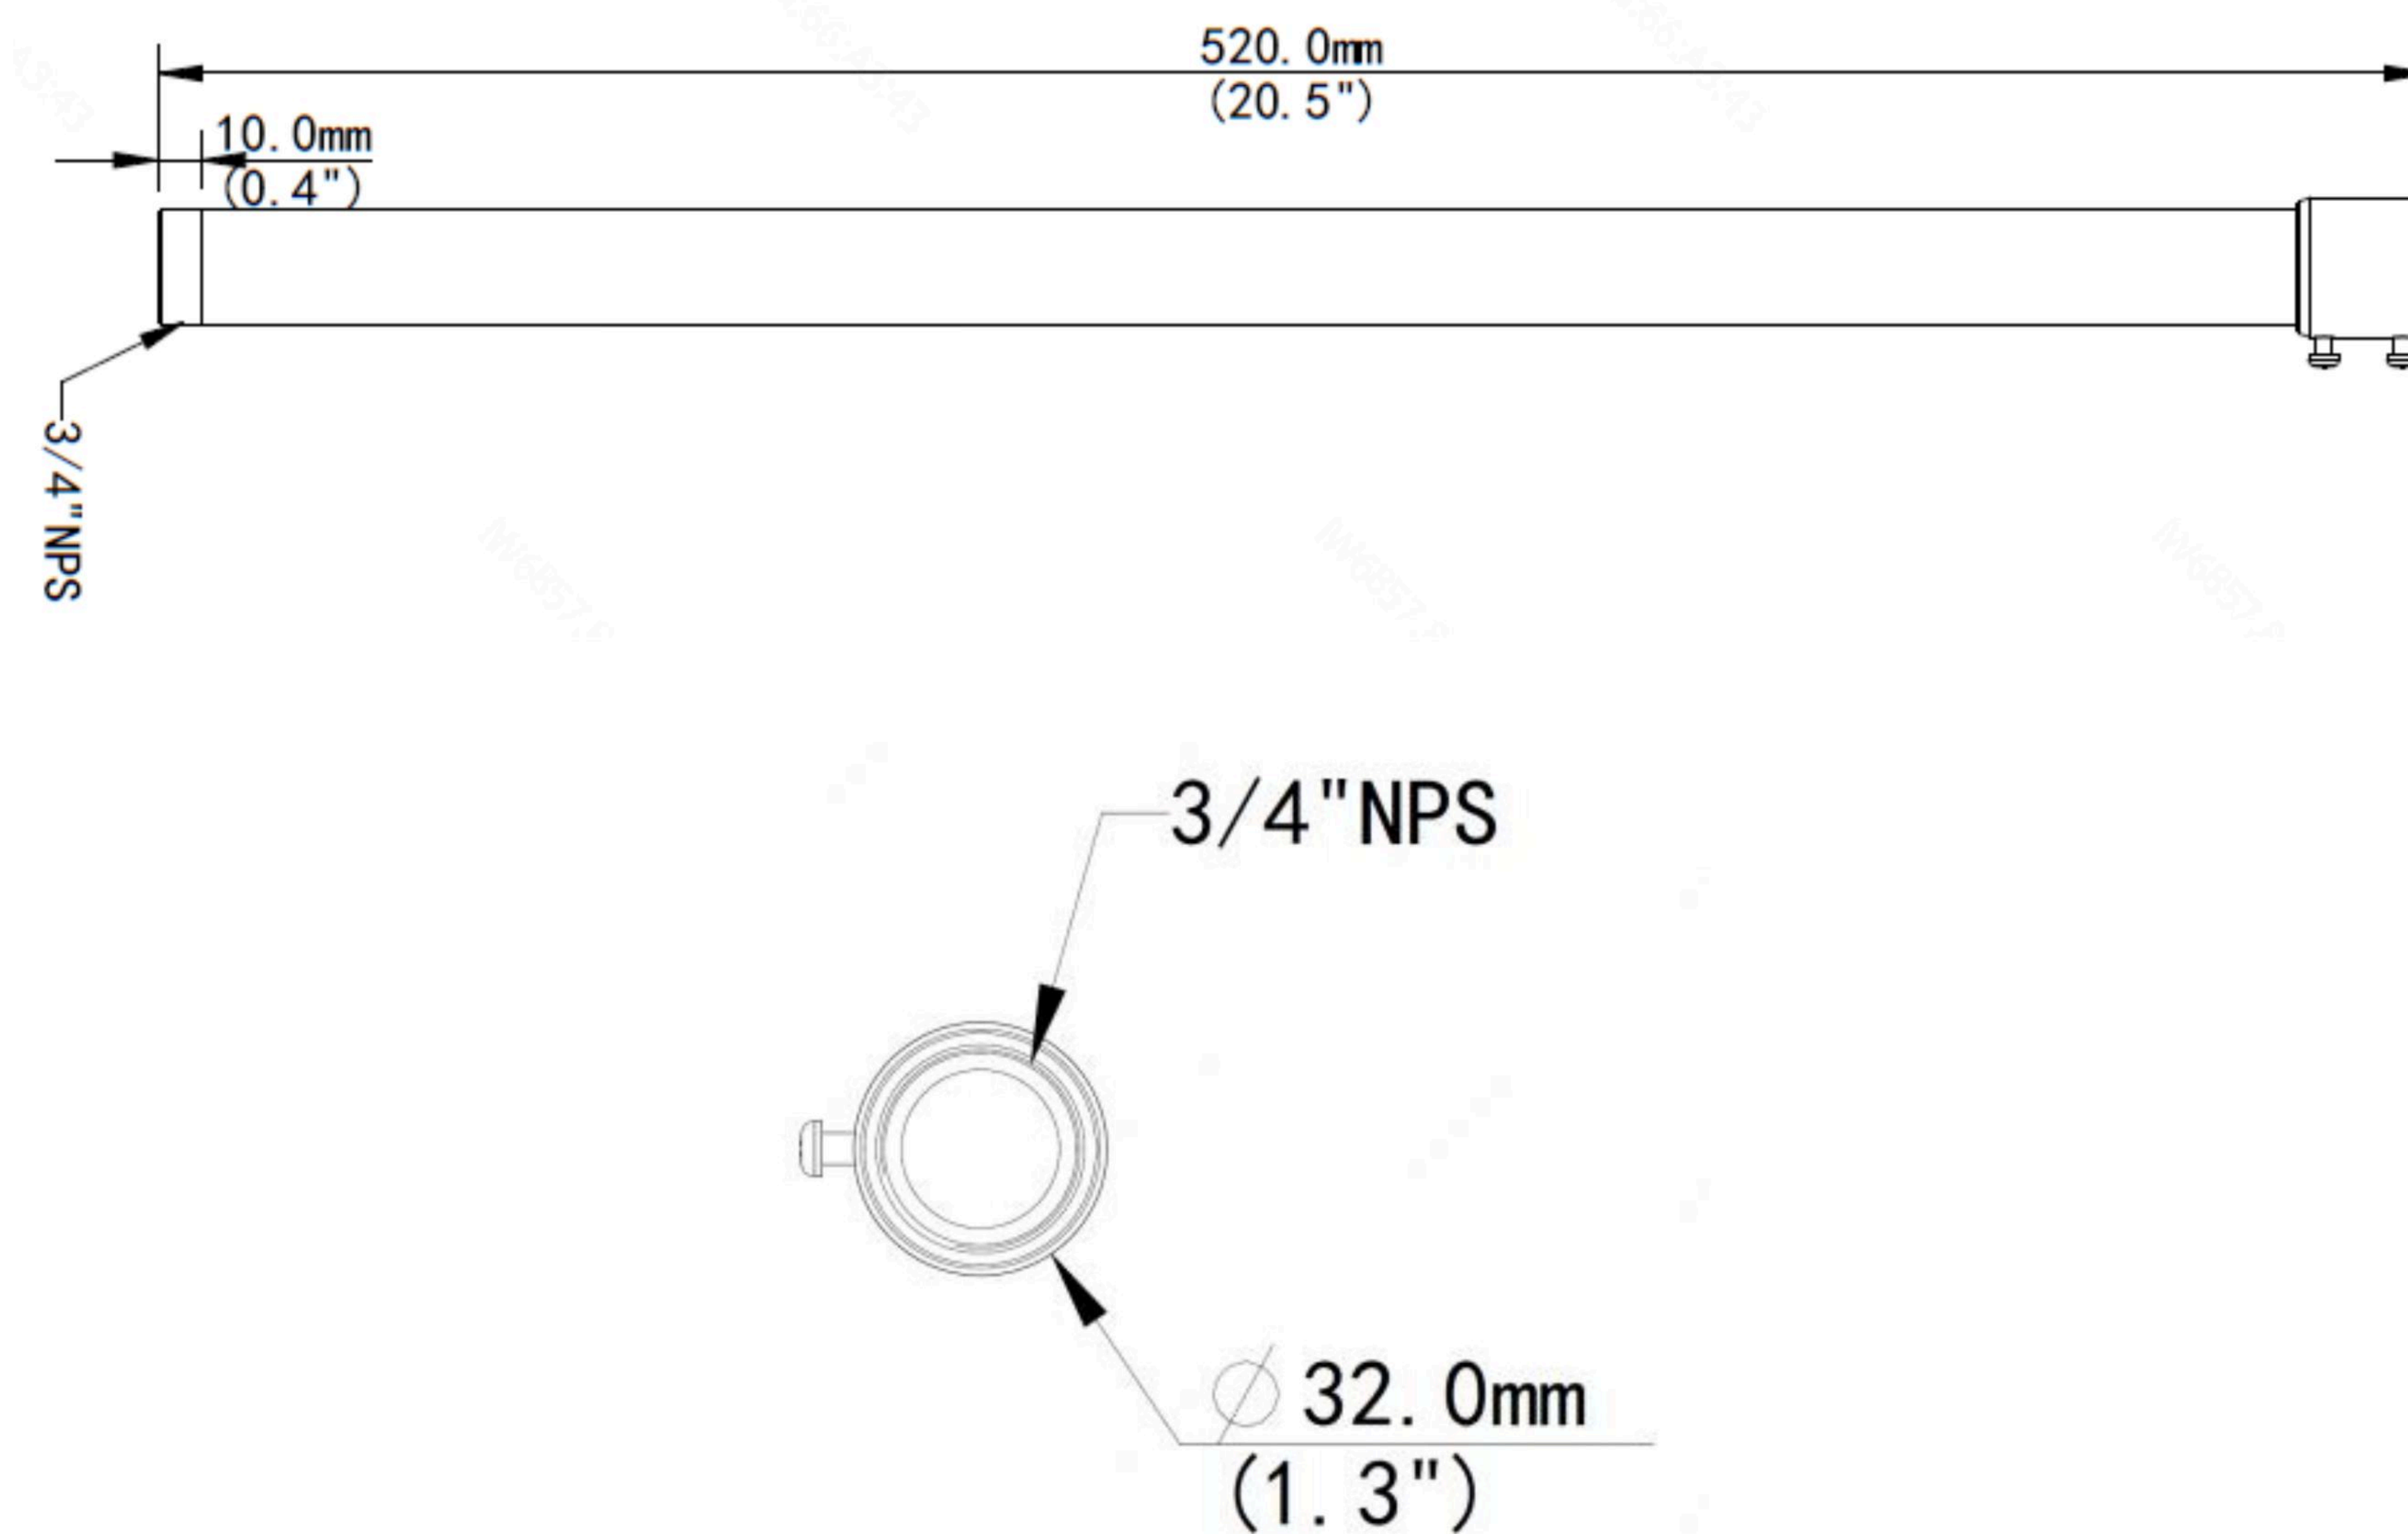

ACC-TR-SE24-A-IN

Fixed-dome Pendant Mount (520mm)

Summary

Pendant mount (long) for most cameras, usually combined with ACC-TR-CM24-IN

Compatible with: C2S-41, CD-42, CD-51, CD-52, CD-81, CD-82, CF-121, CF-51, CT-42, CT-51, CT-53, CT-81

Tech Specs

Model Number	ACC-TR-SE24-A-IN
Application	Indoor or outdoor, Fixed-dome Pendant Installation
Dimensions	Φ32mm x 520mm (Φ1.26" x 20.47")
Weight	0.35kg (0.77lb)
Material	Aluminium Alloy