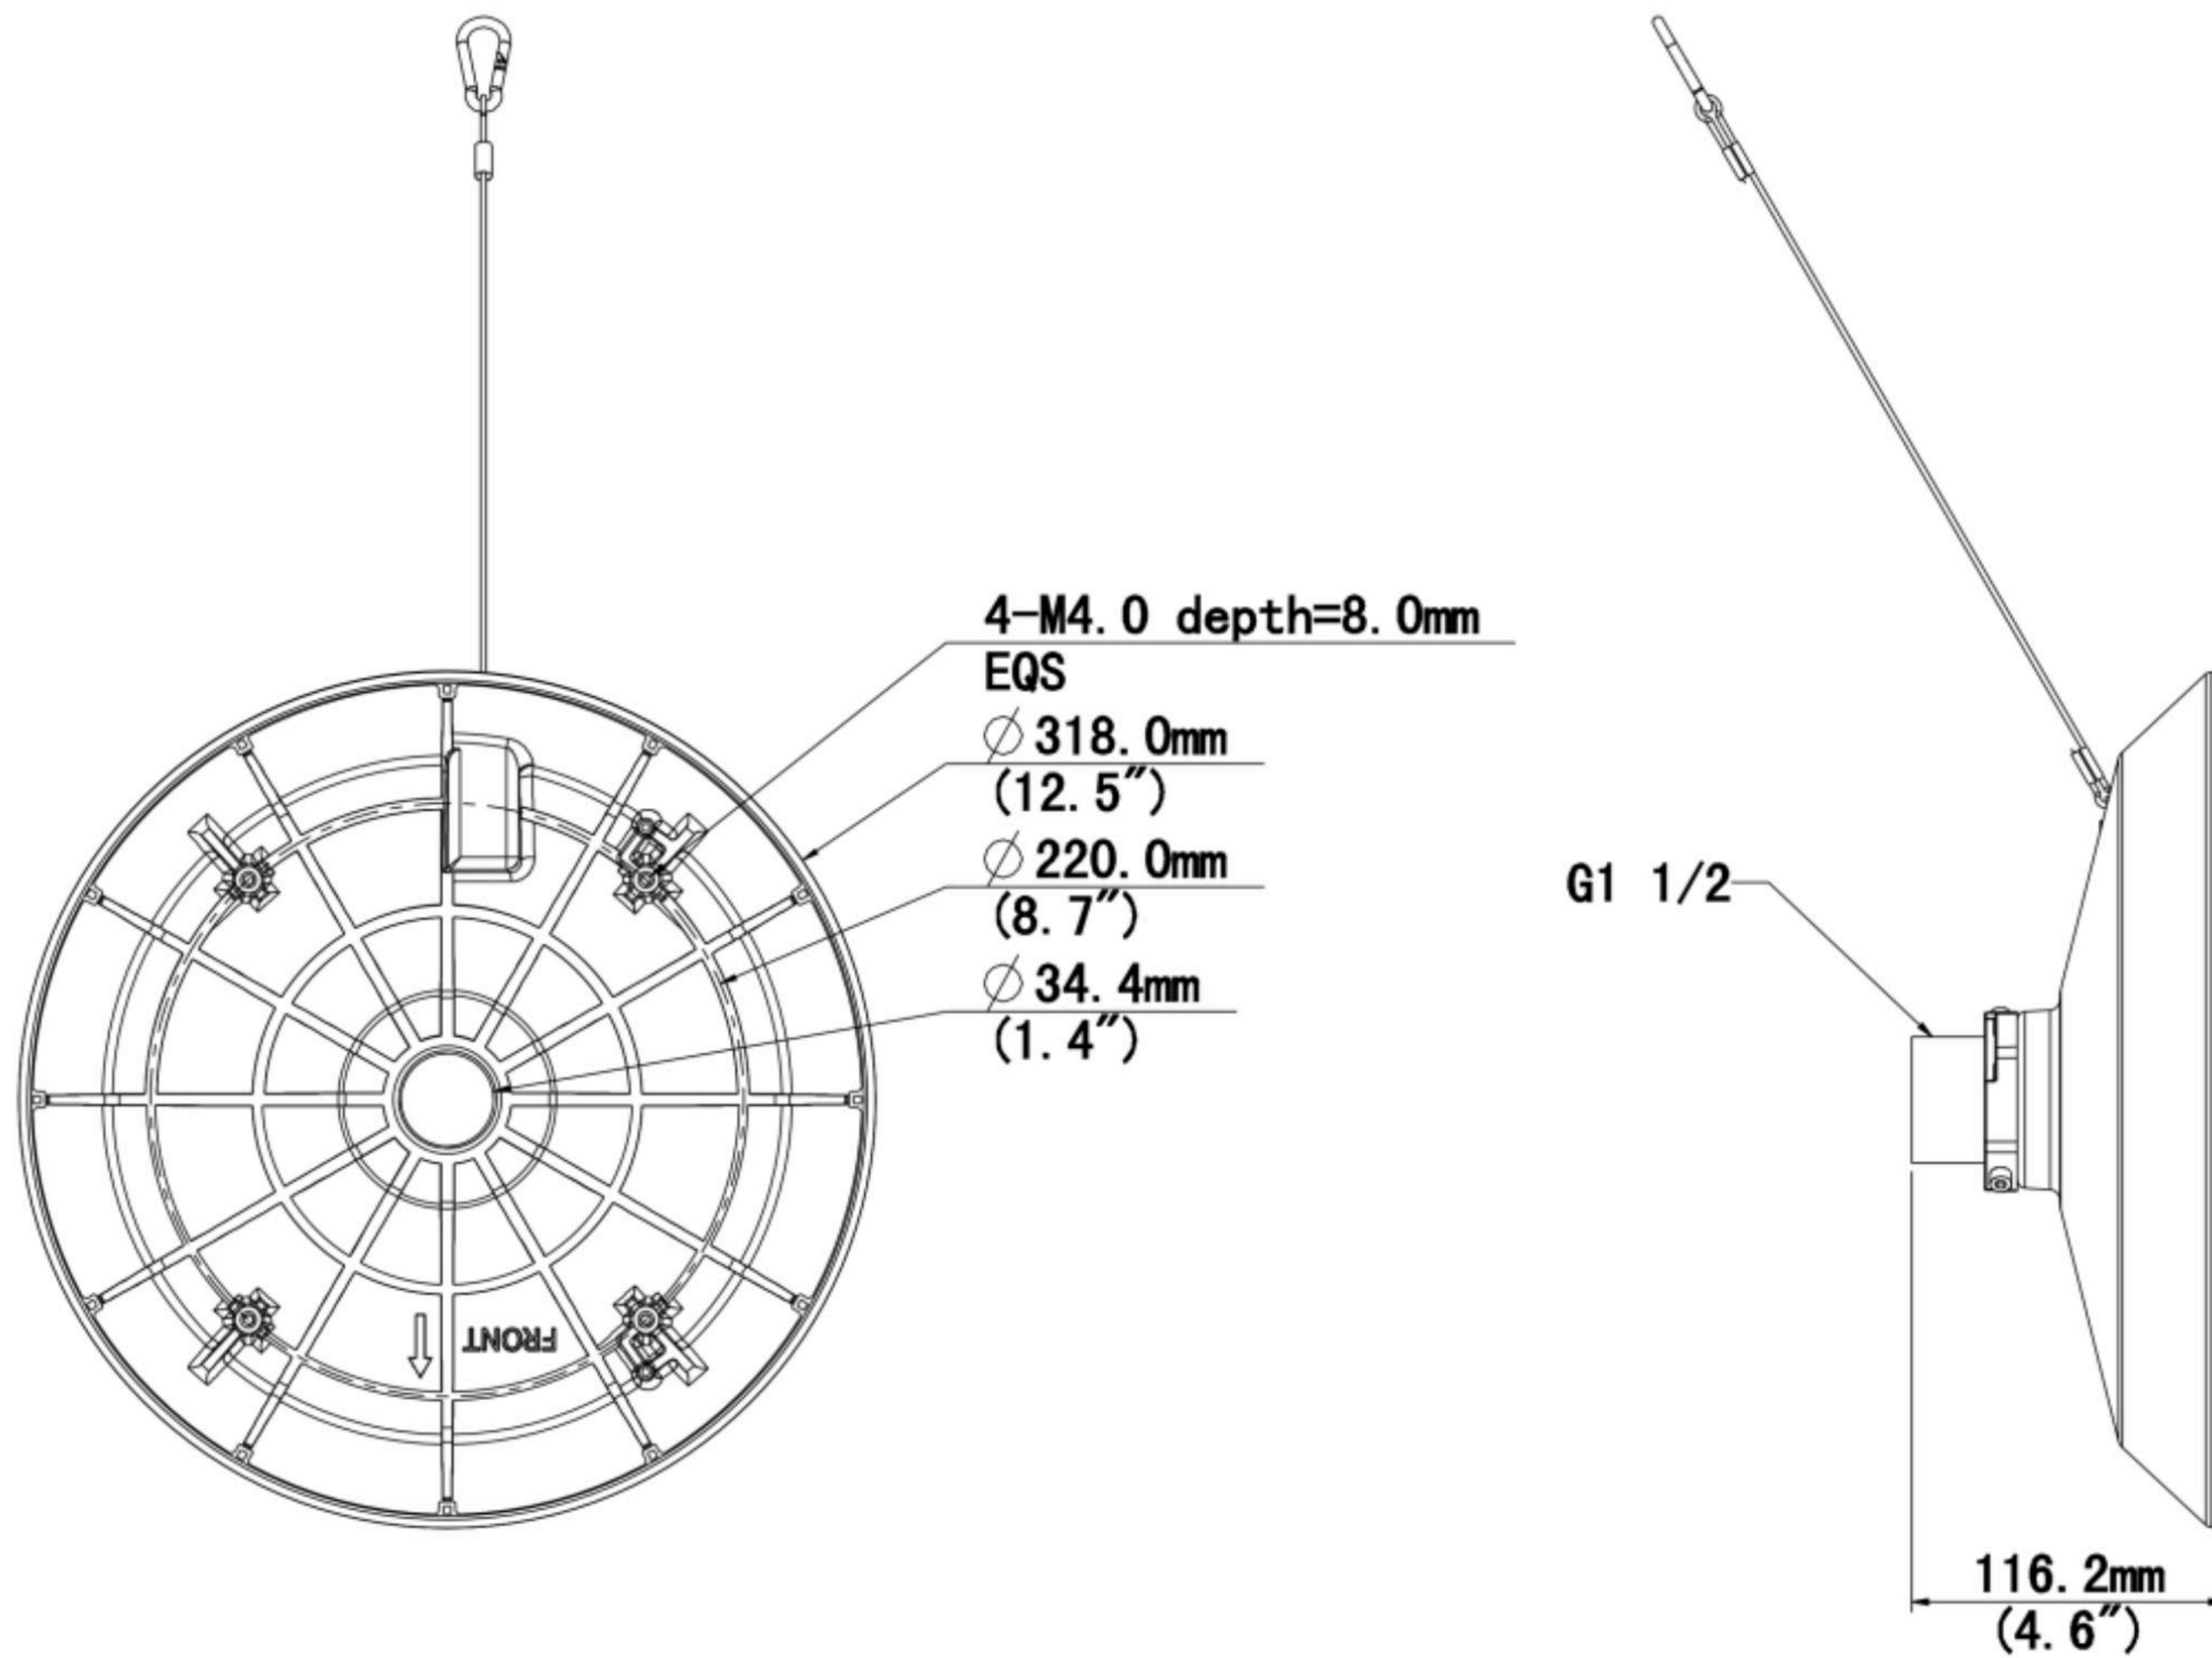

ACC-TR-UF45-K-IN

# 4-Head Multi-directional Camera Ceiling Mount / Wall Mount Adapter

## Summary

Adapter plate for C2S-41 and CM-52 camera series

Compatible with: C2S-41, CM-52

## Tech Specs

Model Number	ACC-TR-UF45-K-IN
Application	Multi-sensor VF dome camera pendant mounting plate
Dimensions	Ø 318 x 116 mm (Ø 12.5" x 4.6") (Ø x H)
Weight	1.3kg(2.9lb)
Material	Aluminium Alloy