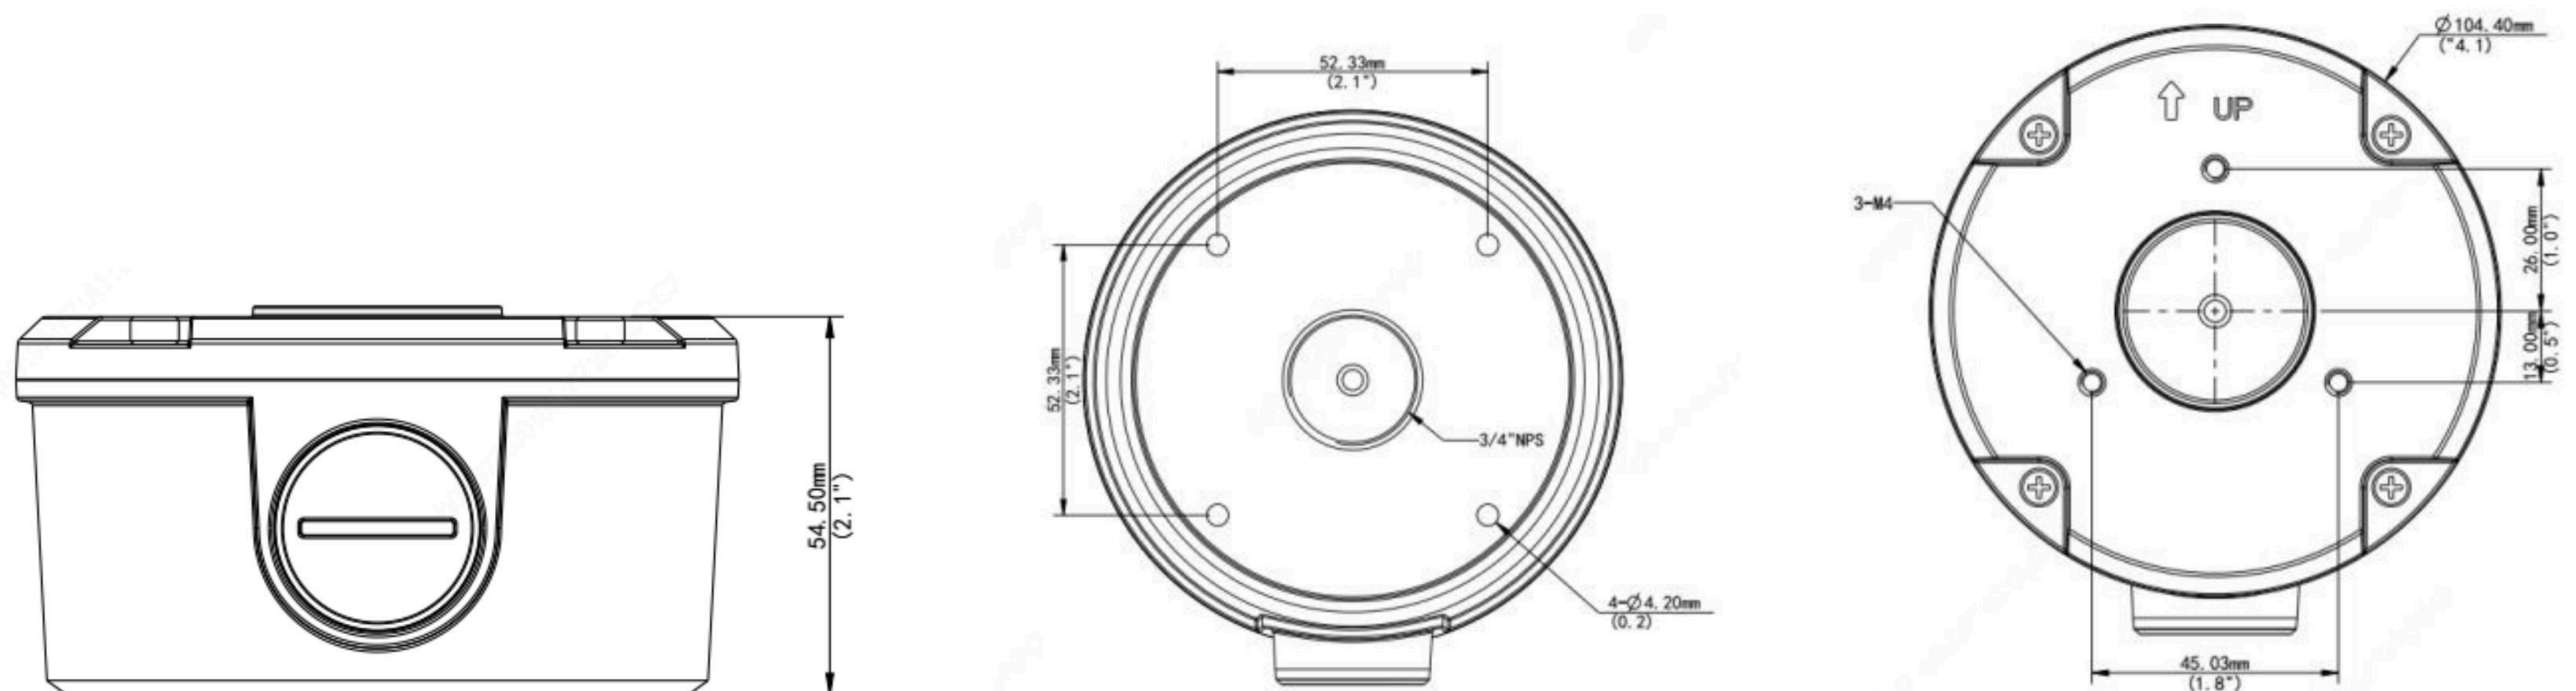

ACC-TR-JB05-B-IN

Bullet Camera Junction Box

Summary

Junction box (circular) for Bullet camera series (extra back outlet included)

Compatible with: CB-42, CB-51, CB-52, CB-81

Tech Specs

Model Number	ACC-TR-JB05-B-IN
Application	Junction box for bullet camera series with circular base(Extra back outlet)
Dimensions	Φ104.4mm x 54.5mm (4.11" x 2.15")
Weight	0.36kg (0.79lb)
Material	Aluminium Alloy