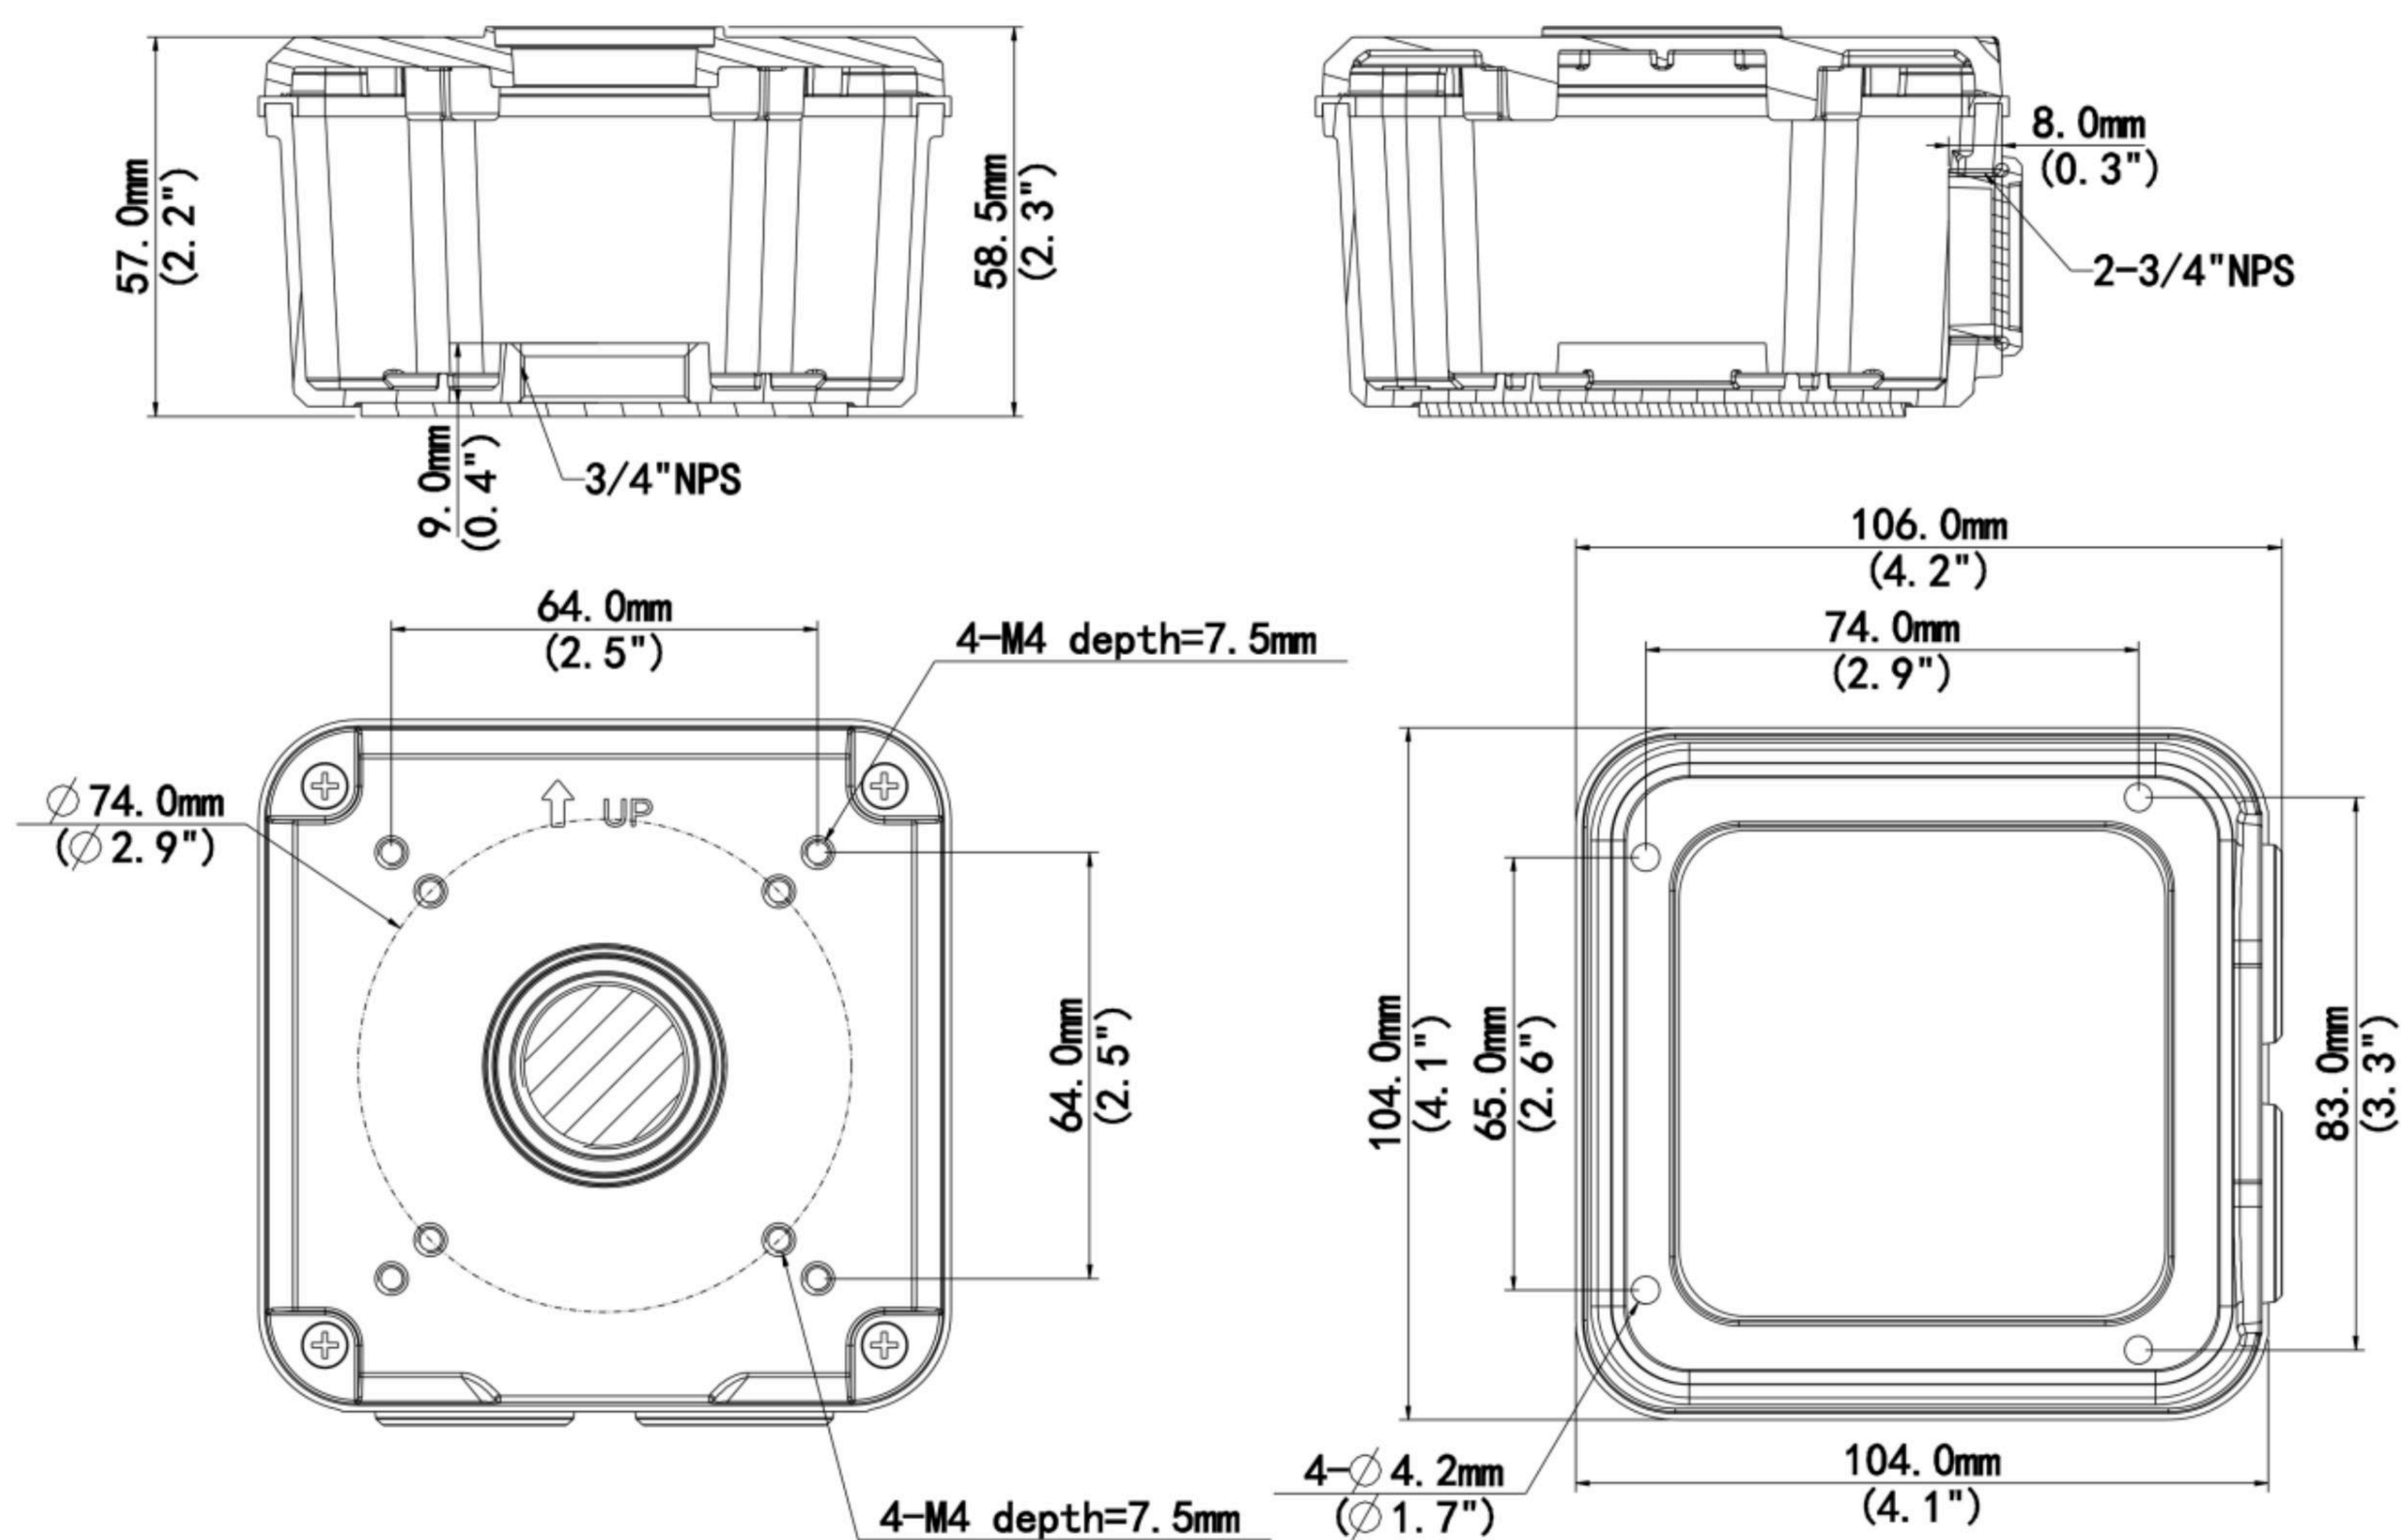

ACC-TR-JB06-A-IN

Bullet Camera Junction Box

Summary

Junction box for certain Bullet camera series (extra back outlet included)

Compatible with: CB-81P, CB-82

Tech Specs

Model Number	ACC-TR-JB06-A-IN
Application	Outdoor or indoor cable junction box for bullet camera series(Extra back outlet)
Dimensions	106.0mm x 104.0mm x 58.5mm (4.2" x 4.1" x 2.3")
Weight	0.42kg (0.93lb)
Material	Aluminium Alloy