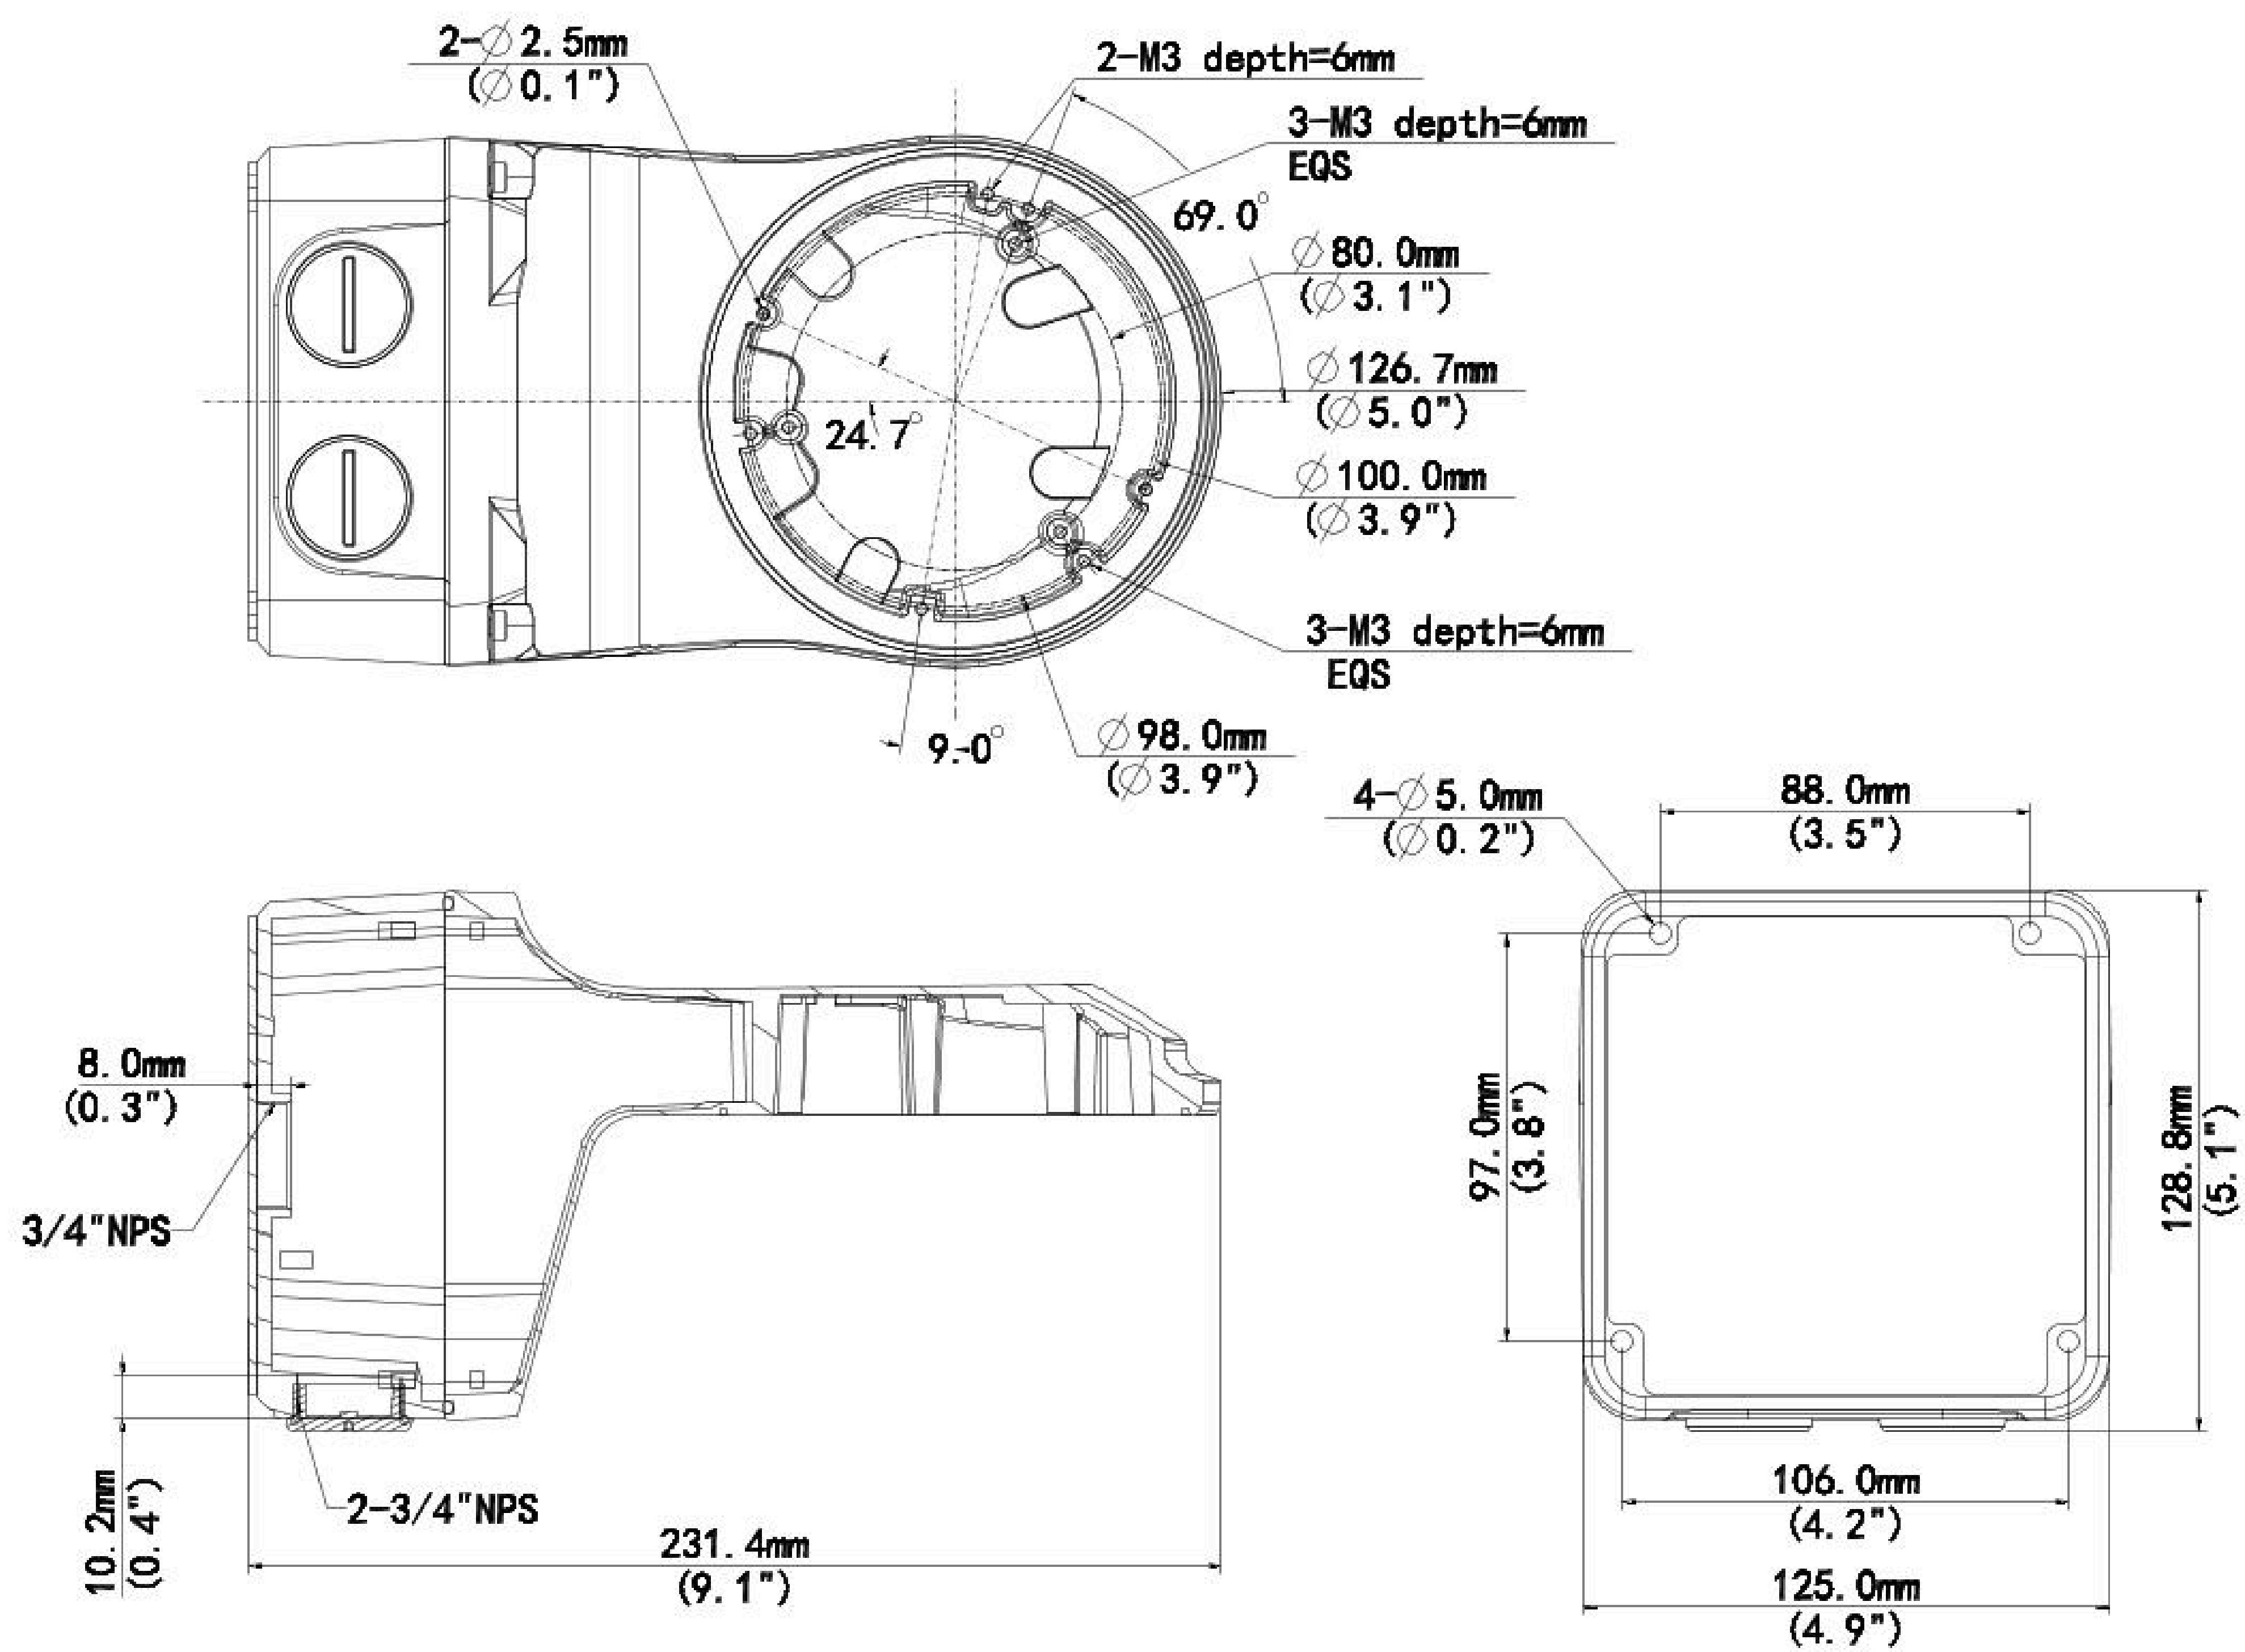

ACC-TR-JB07/WM03-G-IN

Wall Mounting Assembly Bracket for Dome and Turret Cameras

Summary

Wall-mounting configuration for certain Dome and Turret camera series (with extra back outlet)

Compatible with: CD-51, CD-81, CT-42, CT-51, CT-53, CT-81

Tech Specs

Model Number	ACC-TR-JB07/WM03-G-IN
Application	Wall installation for certain dome and turret camera series (Extra back outlet)
Dimensions	\varnothing 125mm x 125mm x 228mm (4.92" x 4.92" x 8.98")
Weight	1kg (2.20lb)
Material	Aluminium Alloy