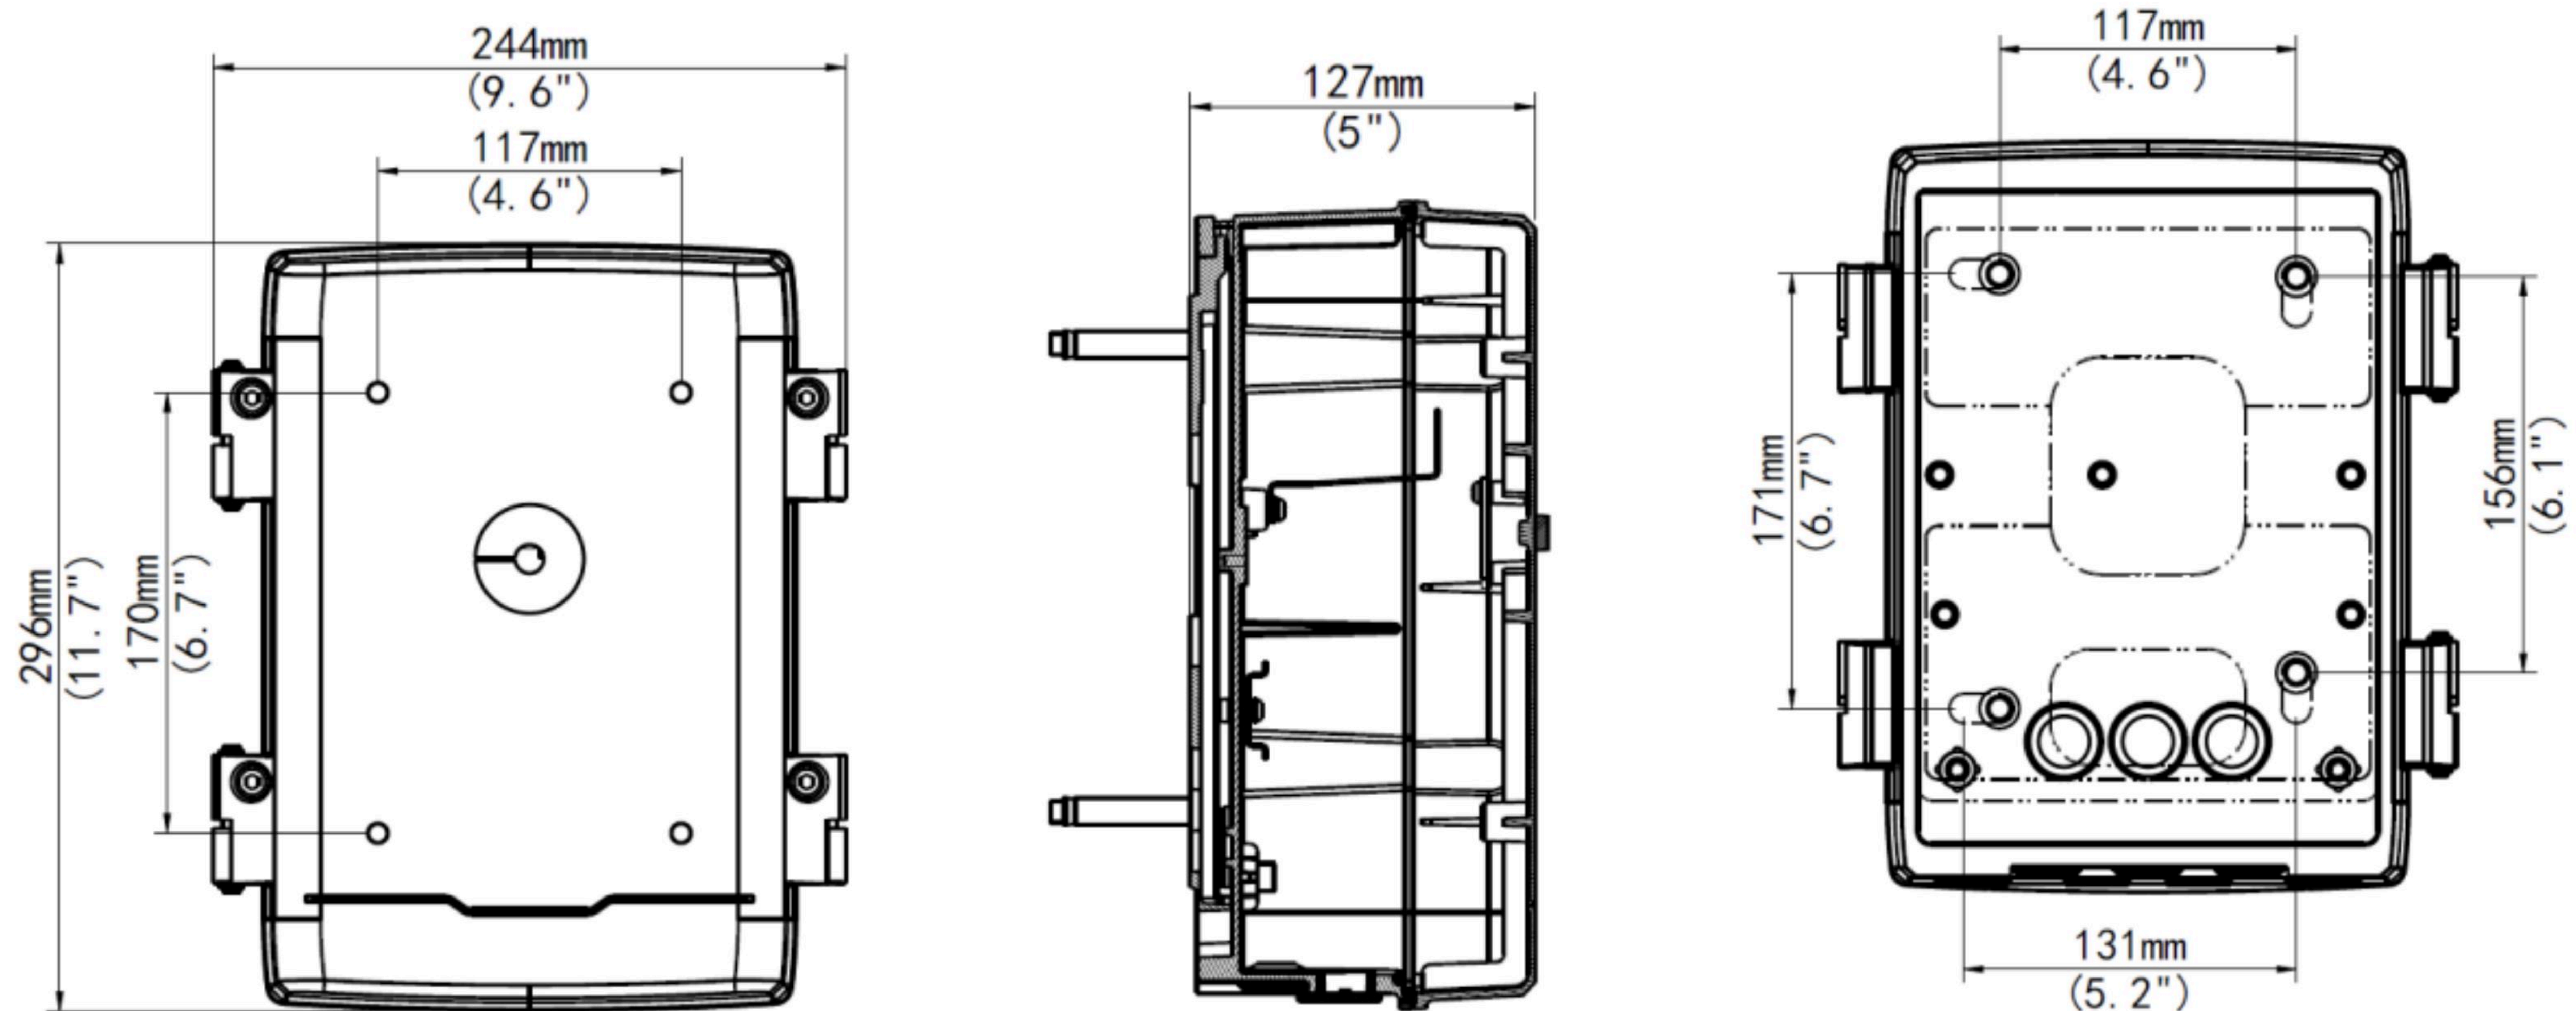

ACC-TR-JB12-IN

12-inch Junction Box

Summary

12-inch junction box for PTZ cameras

Compatible with: CZ-41, CZ-42, CZ-43

Tech Specs

Model Number	ACC-TR-JB12-IN
Application	Outdoor or indoor cable junction box for PTZ Dome series
Dimensions	296mm x 244mm x 127mm (11.7" x 9.6" x 5")
Weight	2.5kg (5.5lb)
Material	Aluminium Alloy