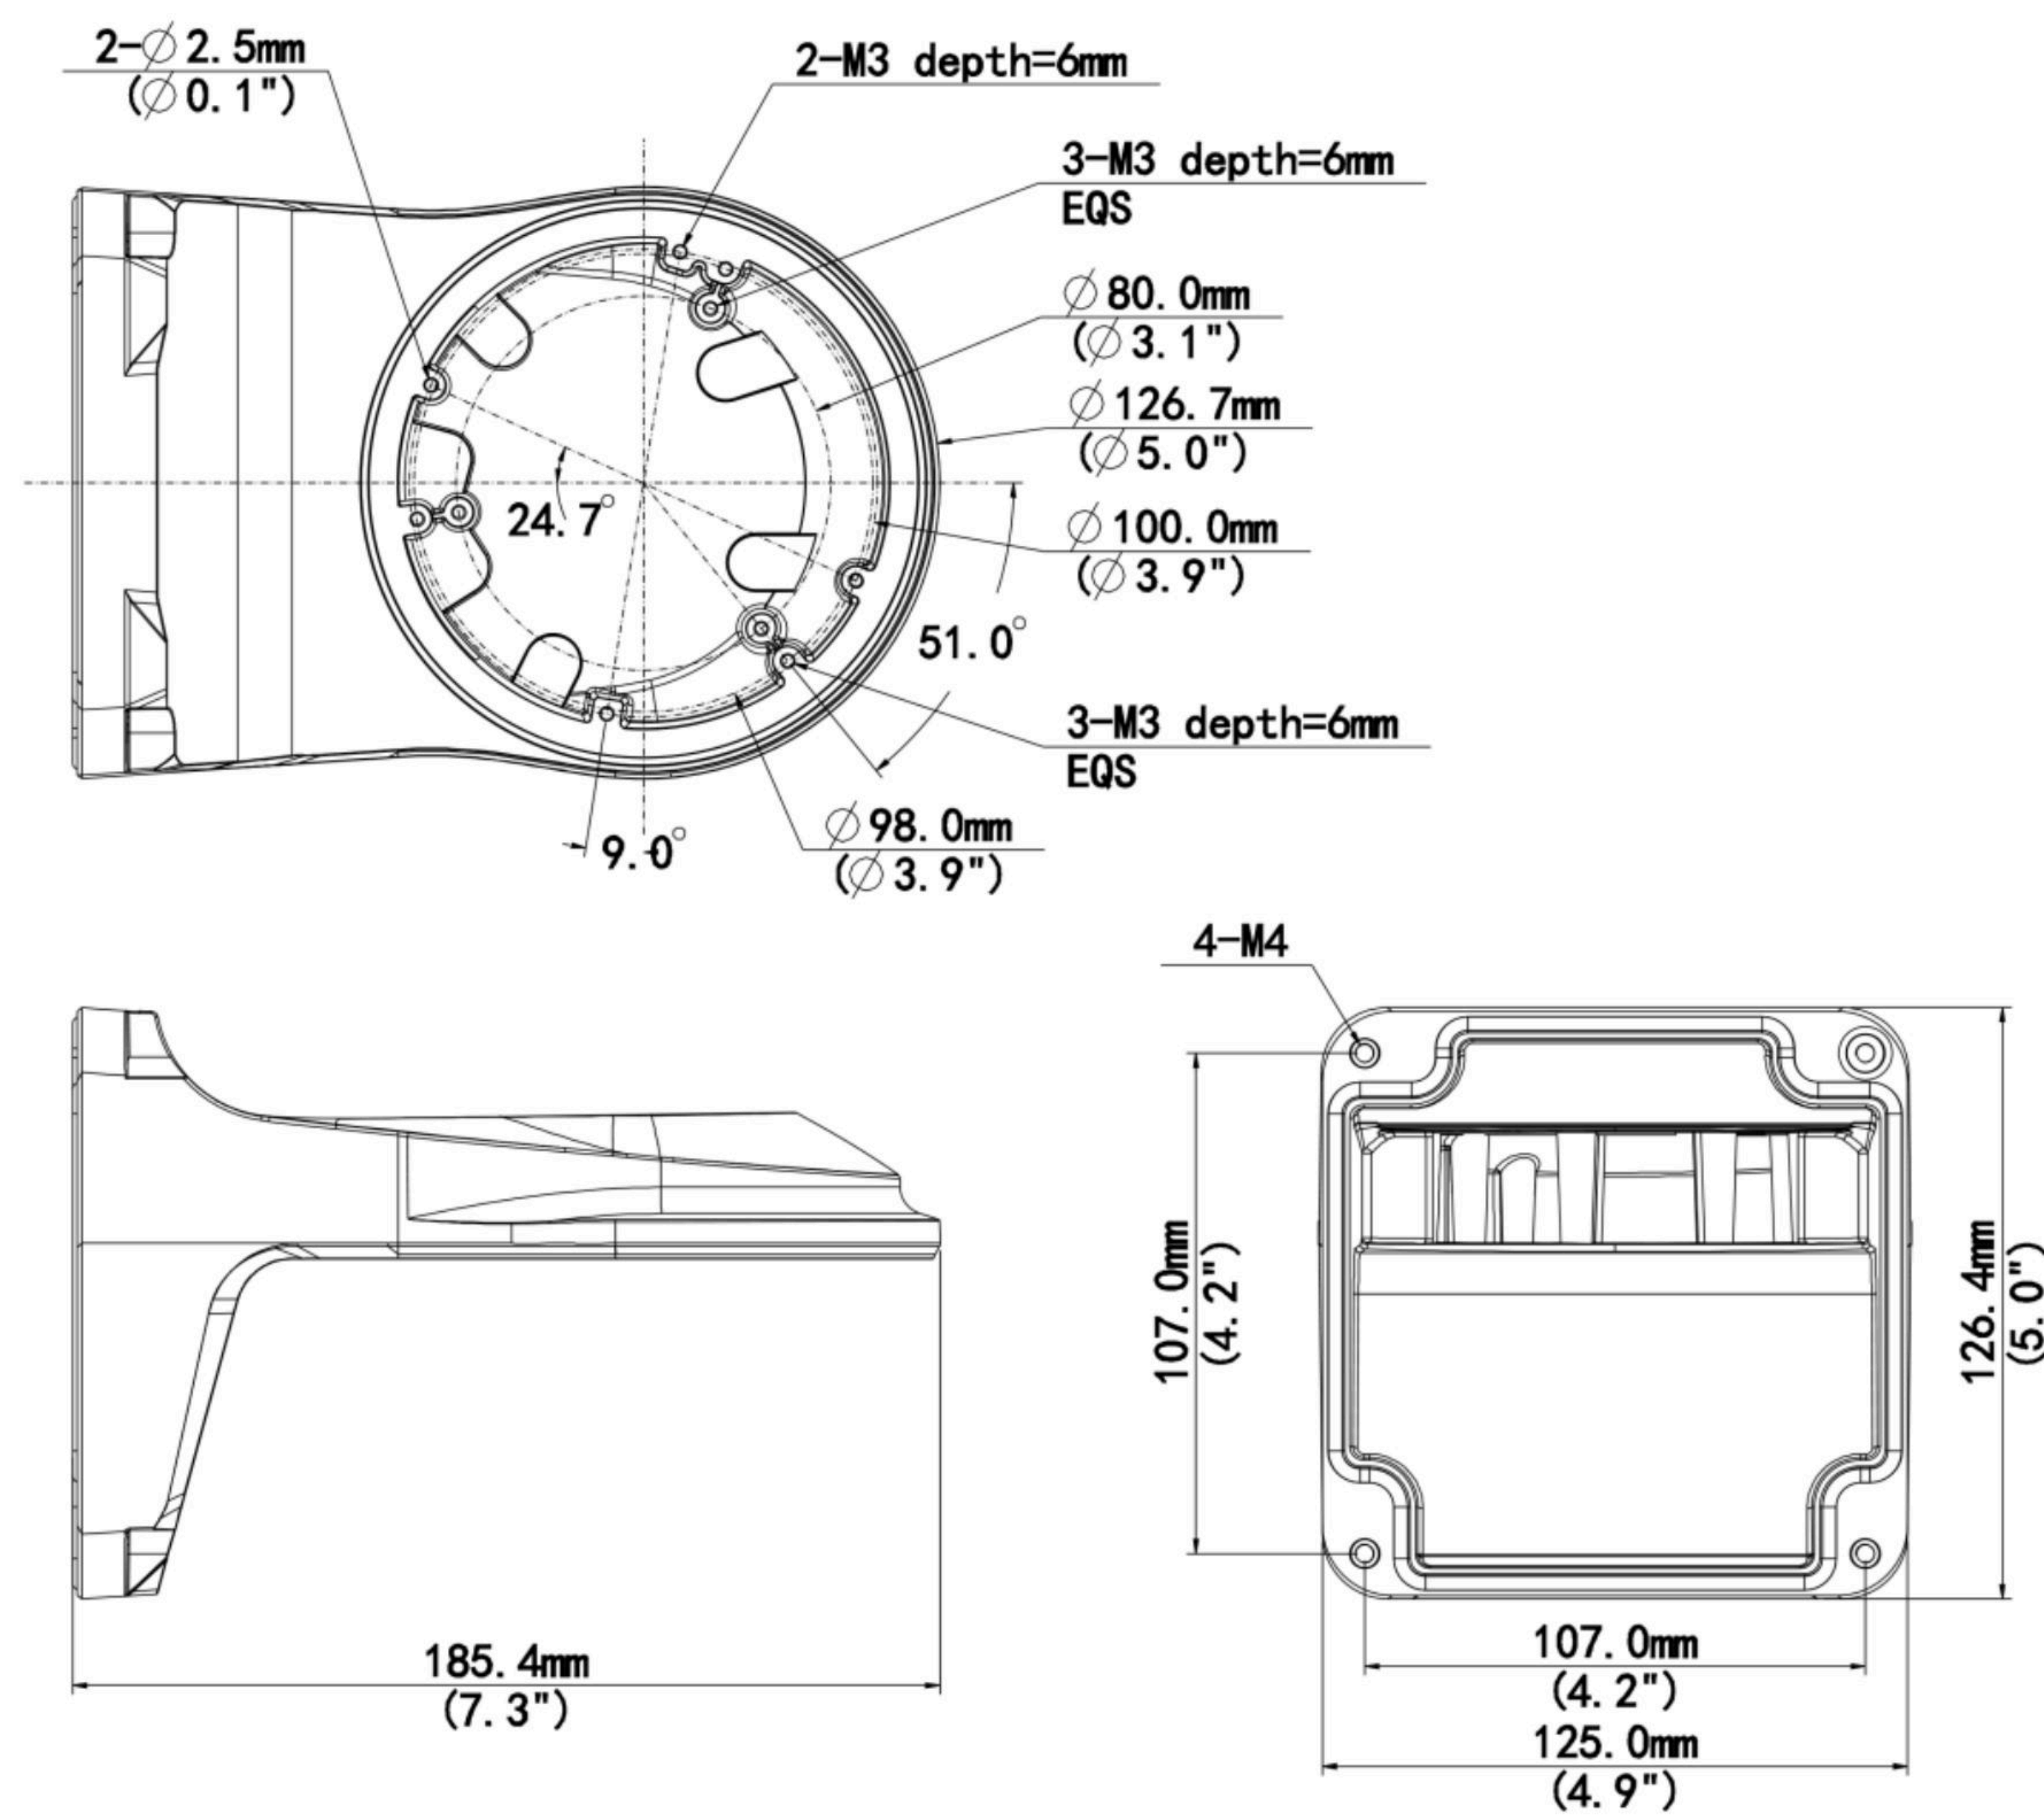

# Wall Mounting Bracket for Dome and Turret Cameras

## Tech Specs

Model Number	ACC-TR-WM03-D-IN
Application	Wall installation for certain dome and turret series
Dimensions	126mm x 127mm x 183mm (4.96" x 5" x 7.20")
Weight	0.52kg (1.15lb)
Material	Aluminium Alloy