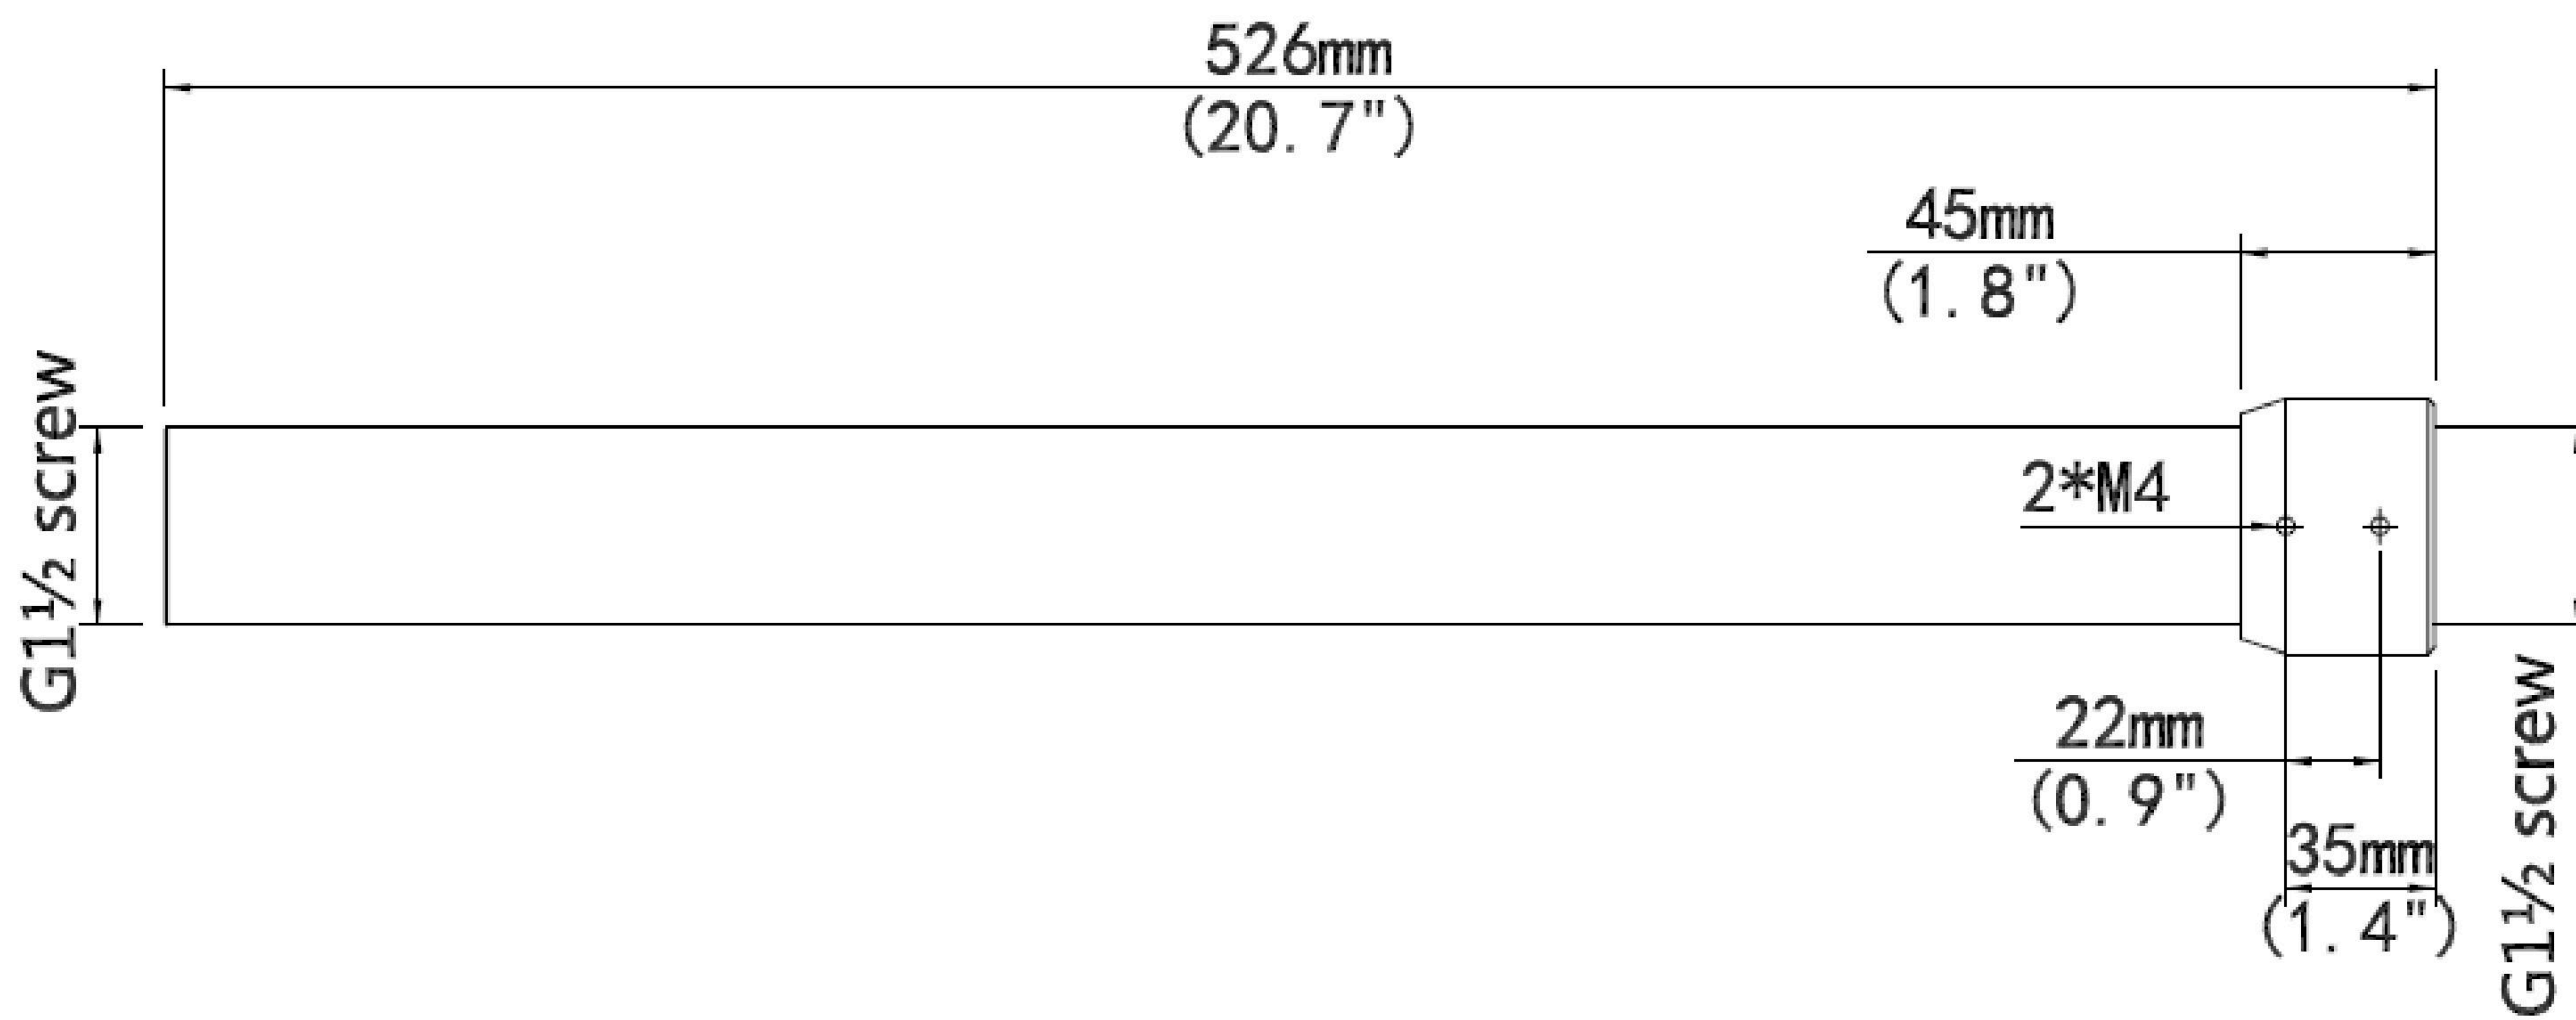

ACC-TR-SE45-A-IN

PTZ Dome Pendant Mount (500mm)

Summary

Pendant mount (long) for PTZ camera series

Compatible with: CZ-41, CZ-42, CZ-43

Tech Specs

Model Number	ACC-TR-SE45-A-IN
Application	Indoor or outdoor, PTZ dome pendant installation
Dimensions	Φ59mm x 526mm (Φ2.3" x 20.7")
Weight	0.93kg (2.1lb)
Material	Aluminium Alloy