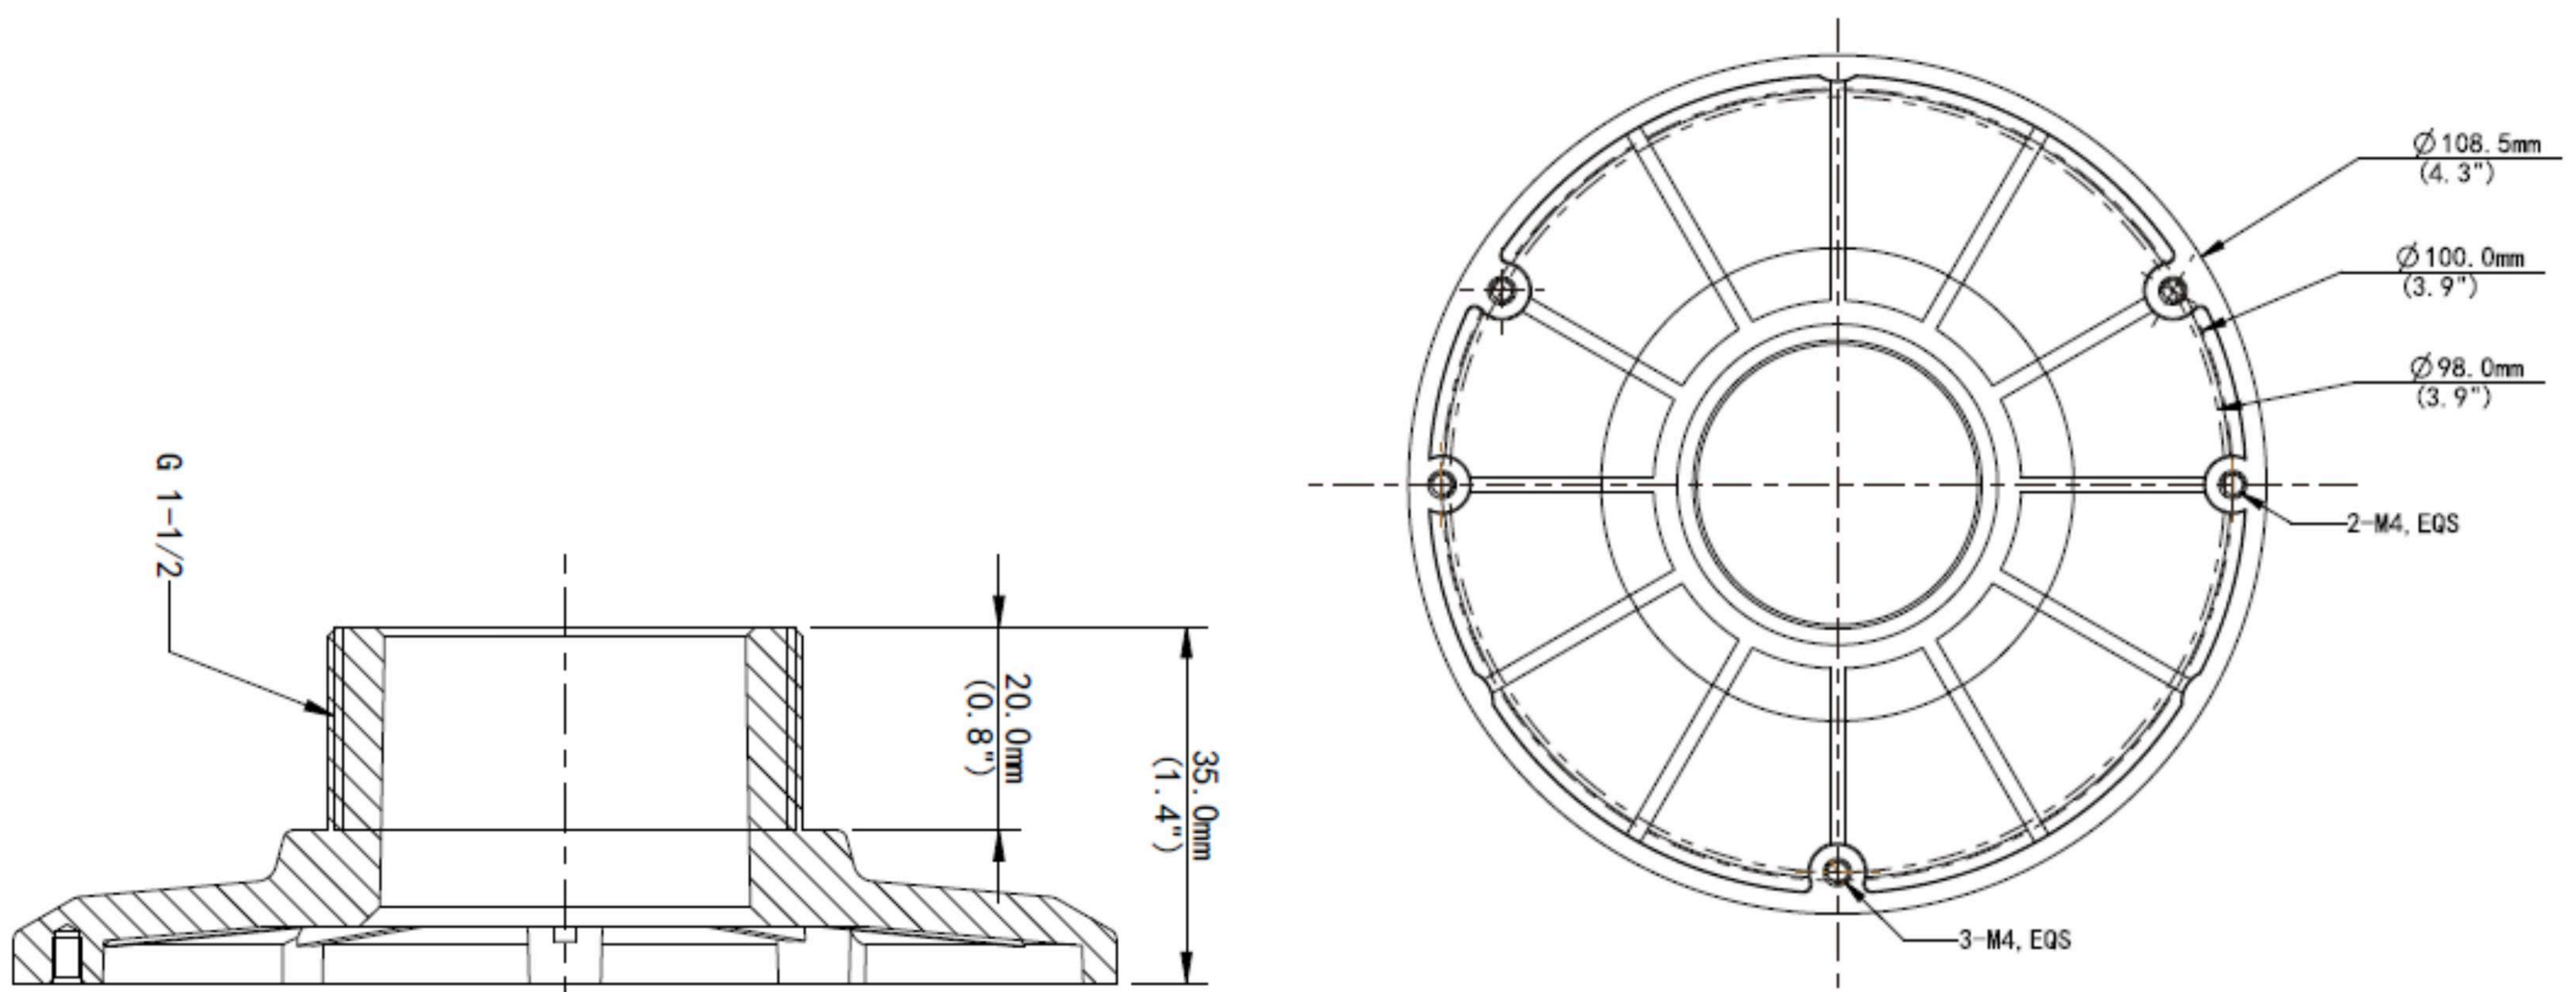

# Fixed-dome Plate Mount

## Tech Specs

Model Number	ACC-TR-UF45-J-IN
Application	Indoor, wall or pendant installation for Dome and Turret camera series
Dimensions	$\varnothing 108.5\text{mm} \times 35\text{mm}$ ( $\varnothing 4.3" \times 1.4"$ )
Weight	180g (0.39lb)
Material	Aluminium Alloy