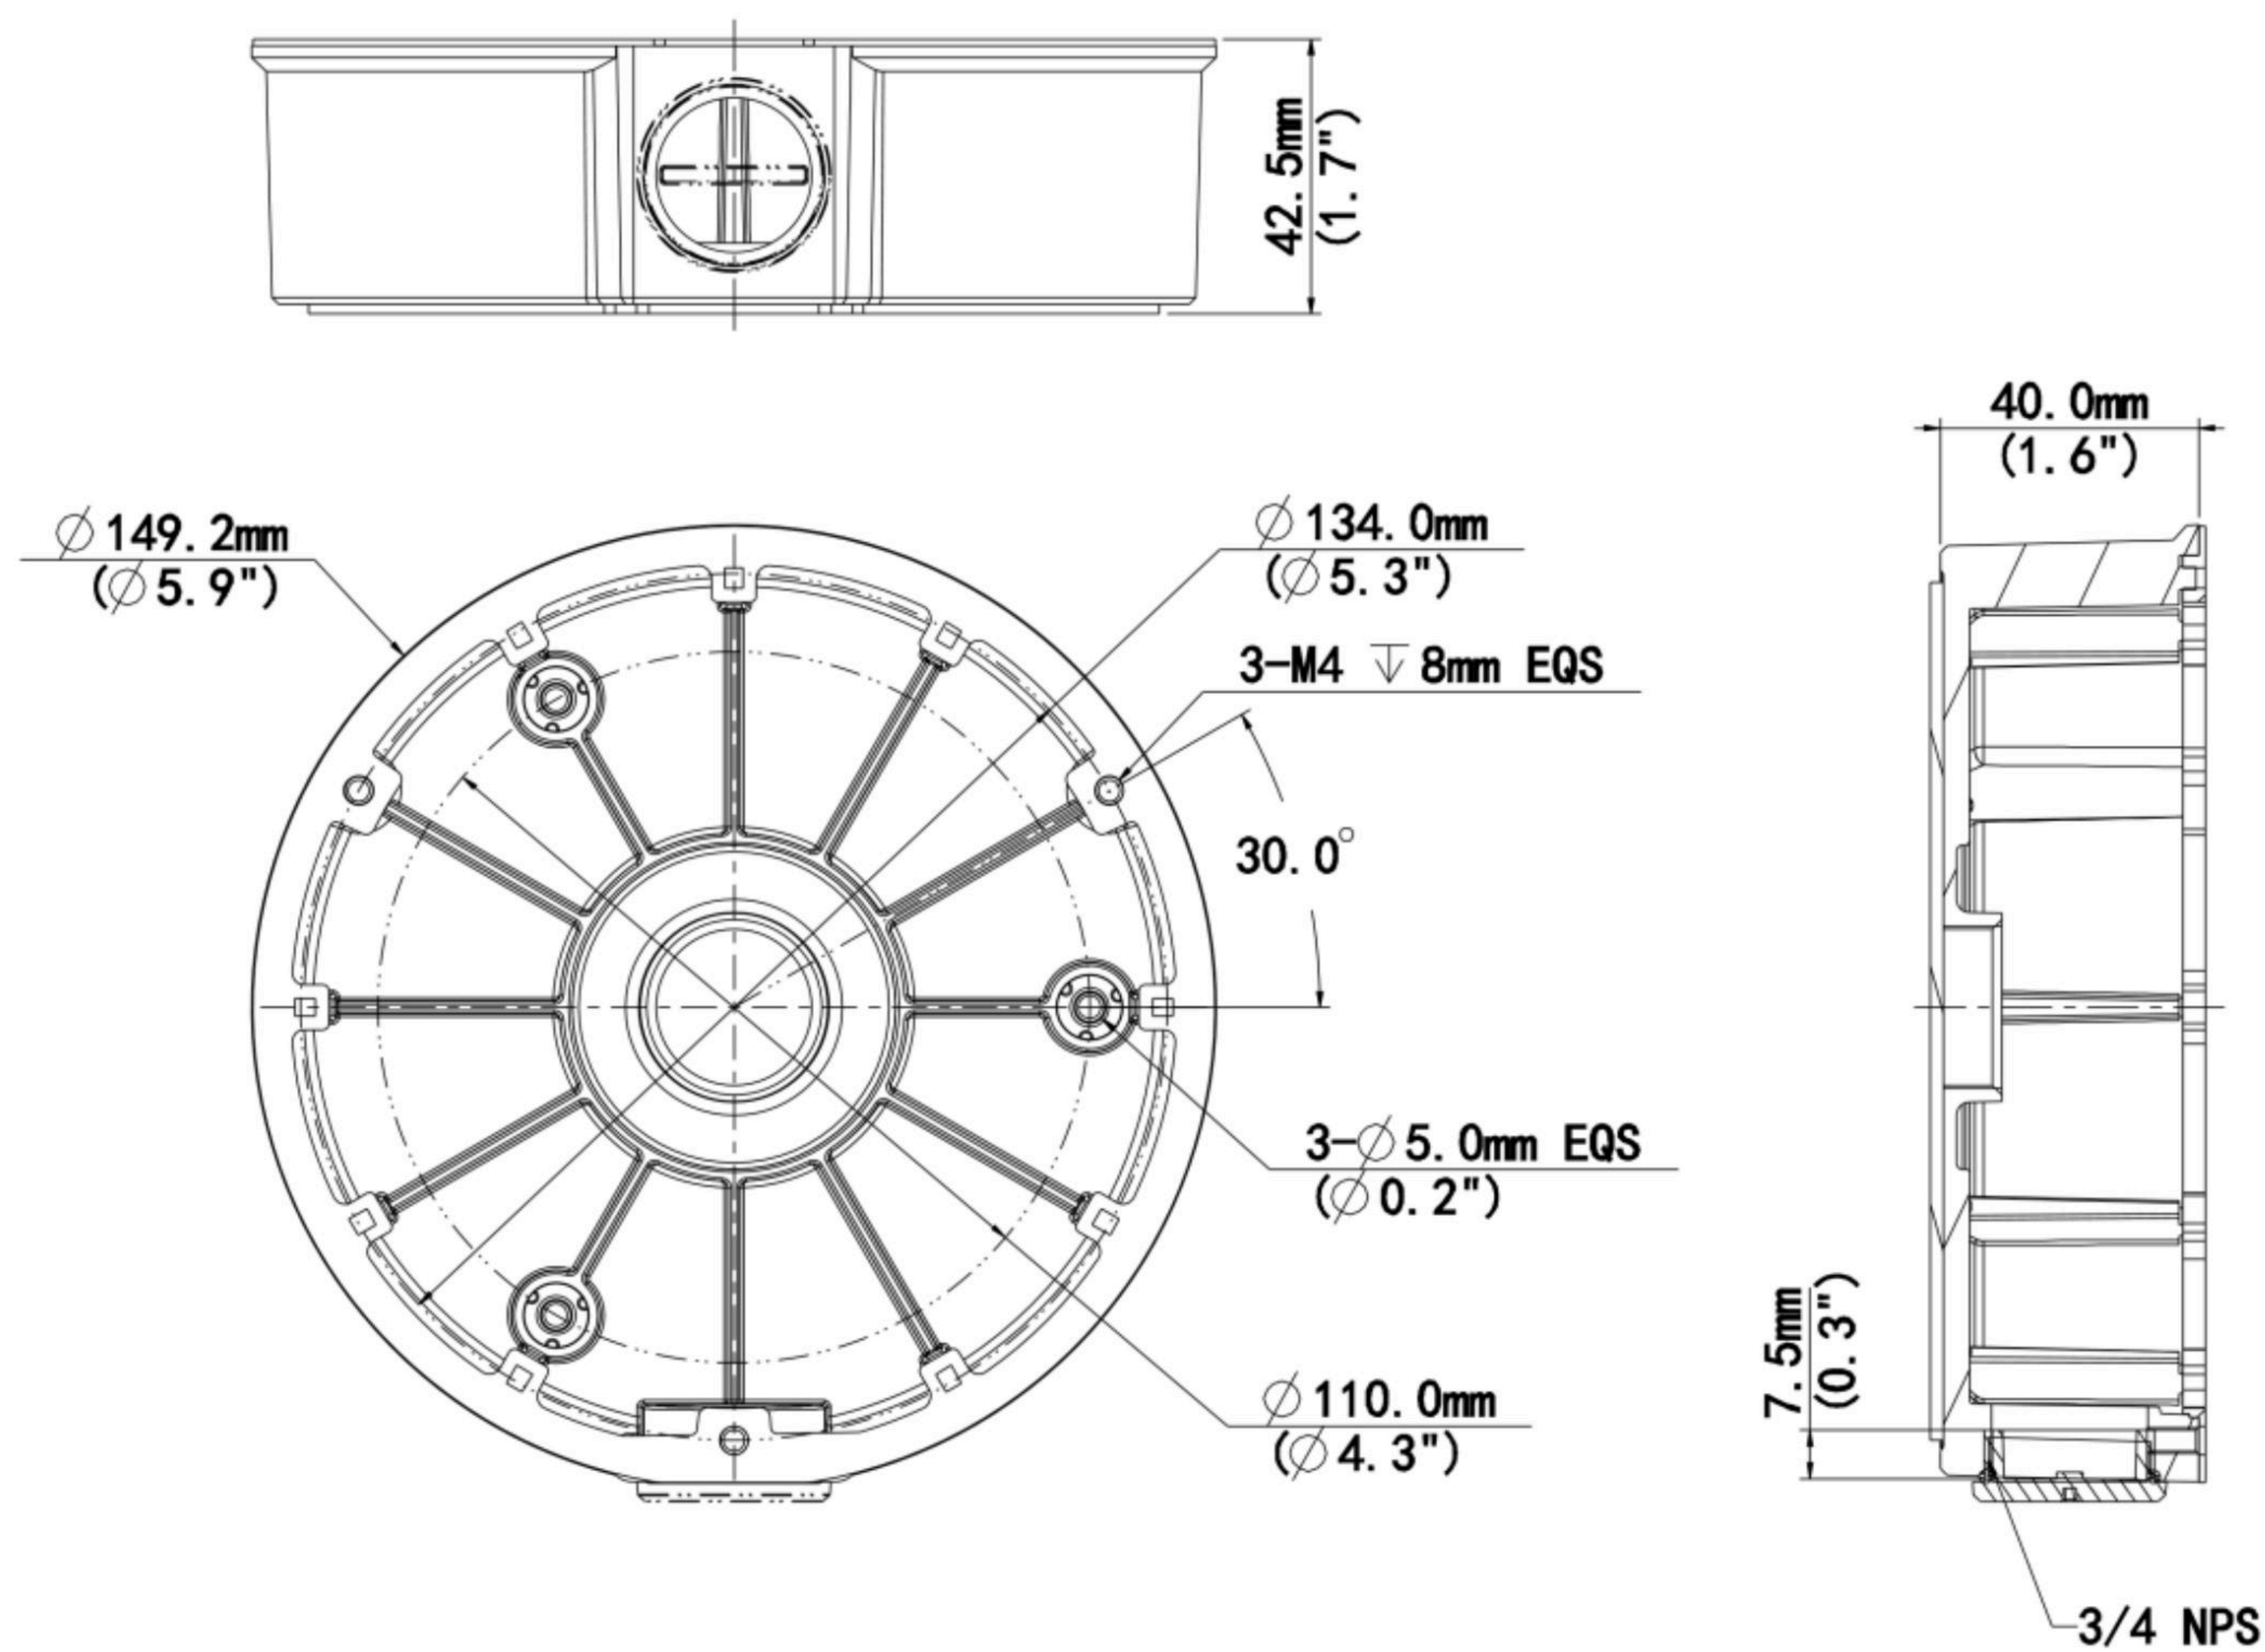

# Junction Box for Fisheye Fixed-dome

## Tech Specs

Model Number	ACC-TR-JB04-D-IN
Application	Wall installation for fisheye series
Dimensions	Φ149.2mm x 40mm (5.87" x 1.57")
Weight	0.31kg (0.68lb)
Material	Aluminium Alloy