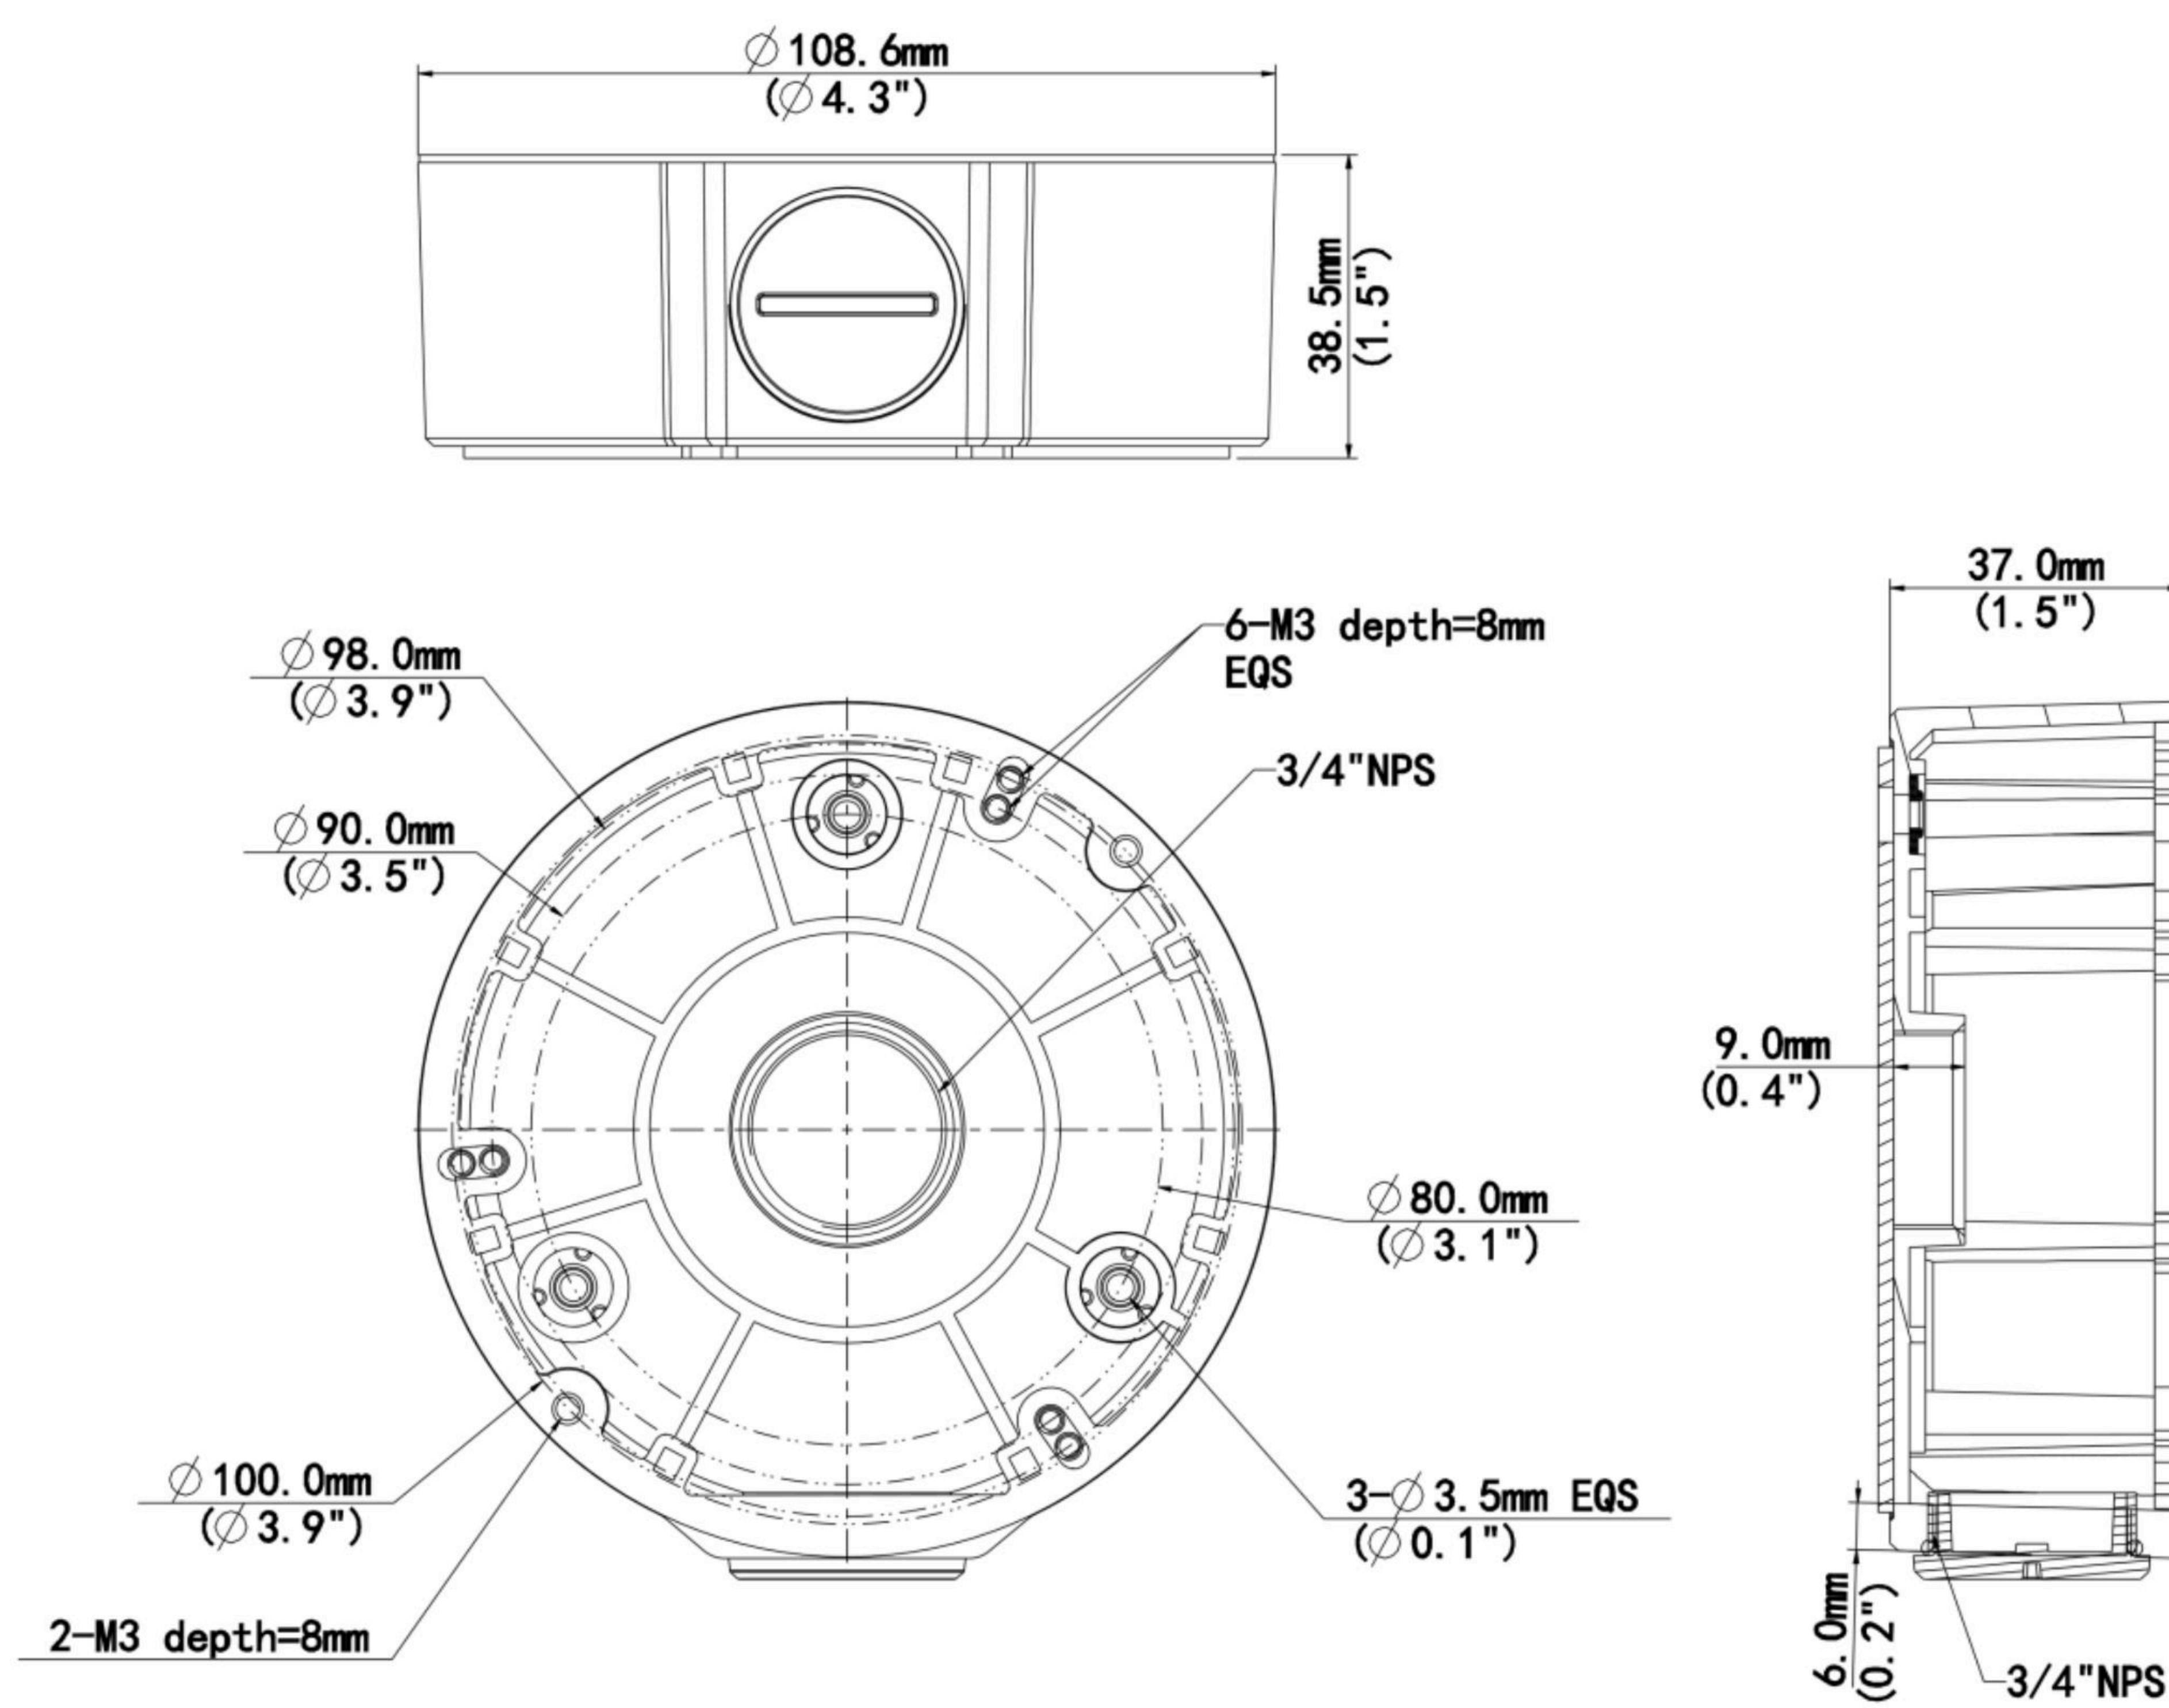

# Mini Fixed-dome Junction Box

## Summary

Junction box for Turret and Dome camera series (supports wiring from behind)

Compatible with: CD-51, CD-81, CT-51, CT-53, CT-81

## Tech Specs

Model Number	ACC-TR-JB03-G-IN
Application	Junction box for dome and turret series cameras
Dimensions	Φ108.6mm x 38.5mm (4.3" x 1.5")
Weight	0.2kg (0.44lb)
Material	Aluminium Alloy