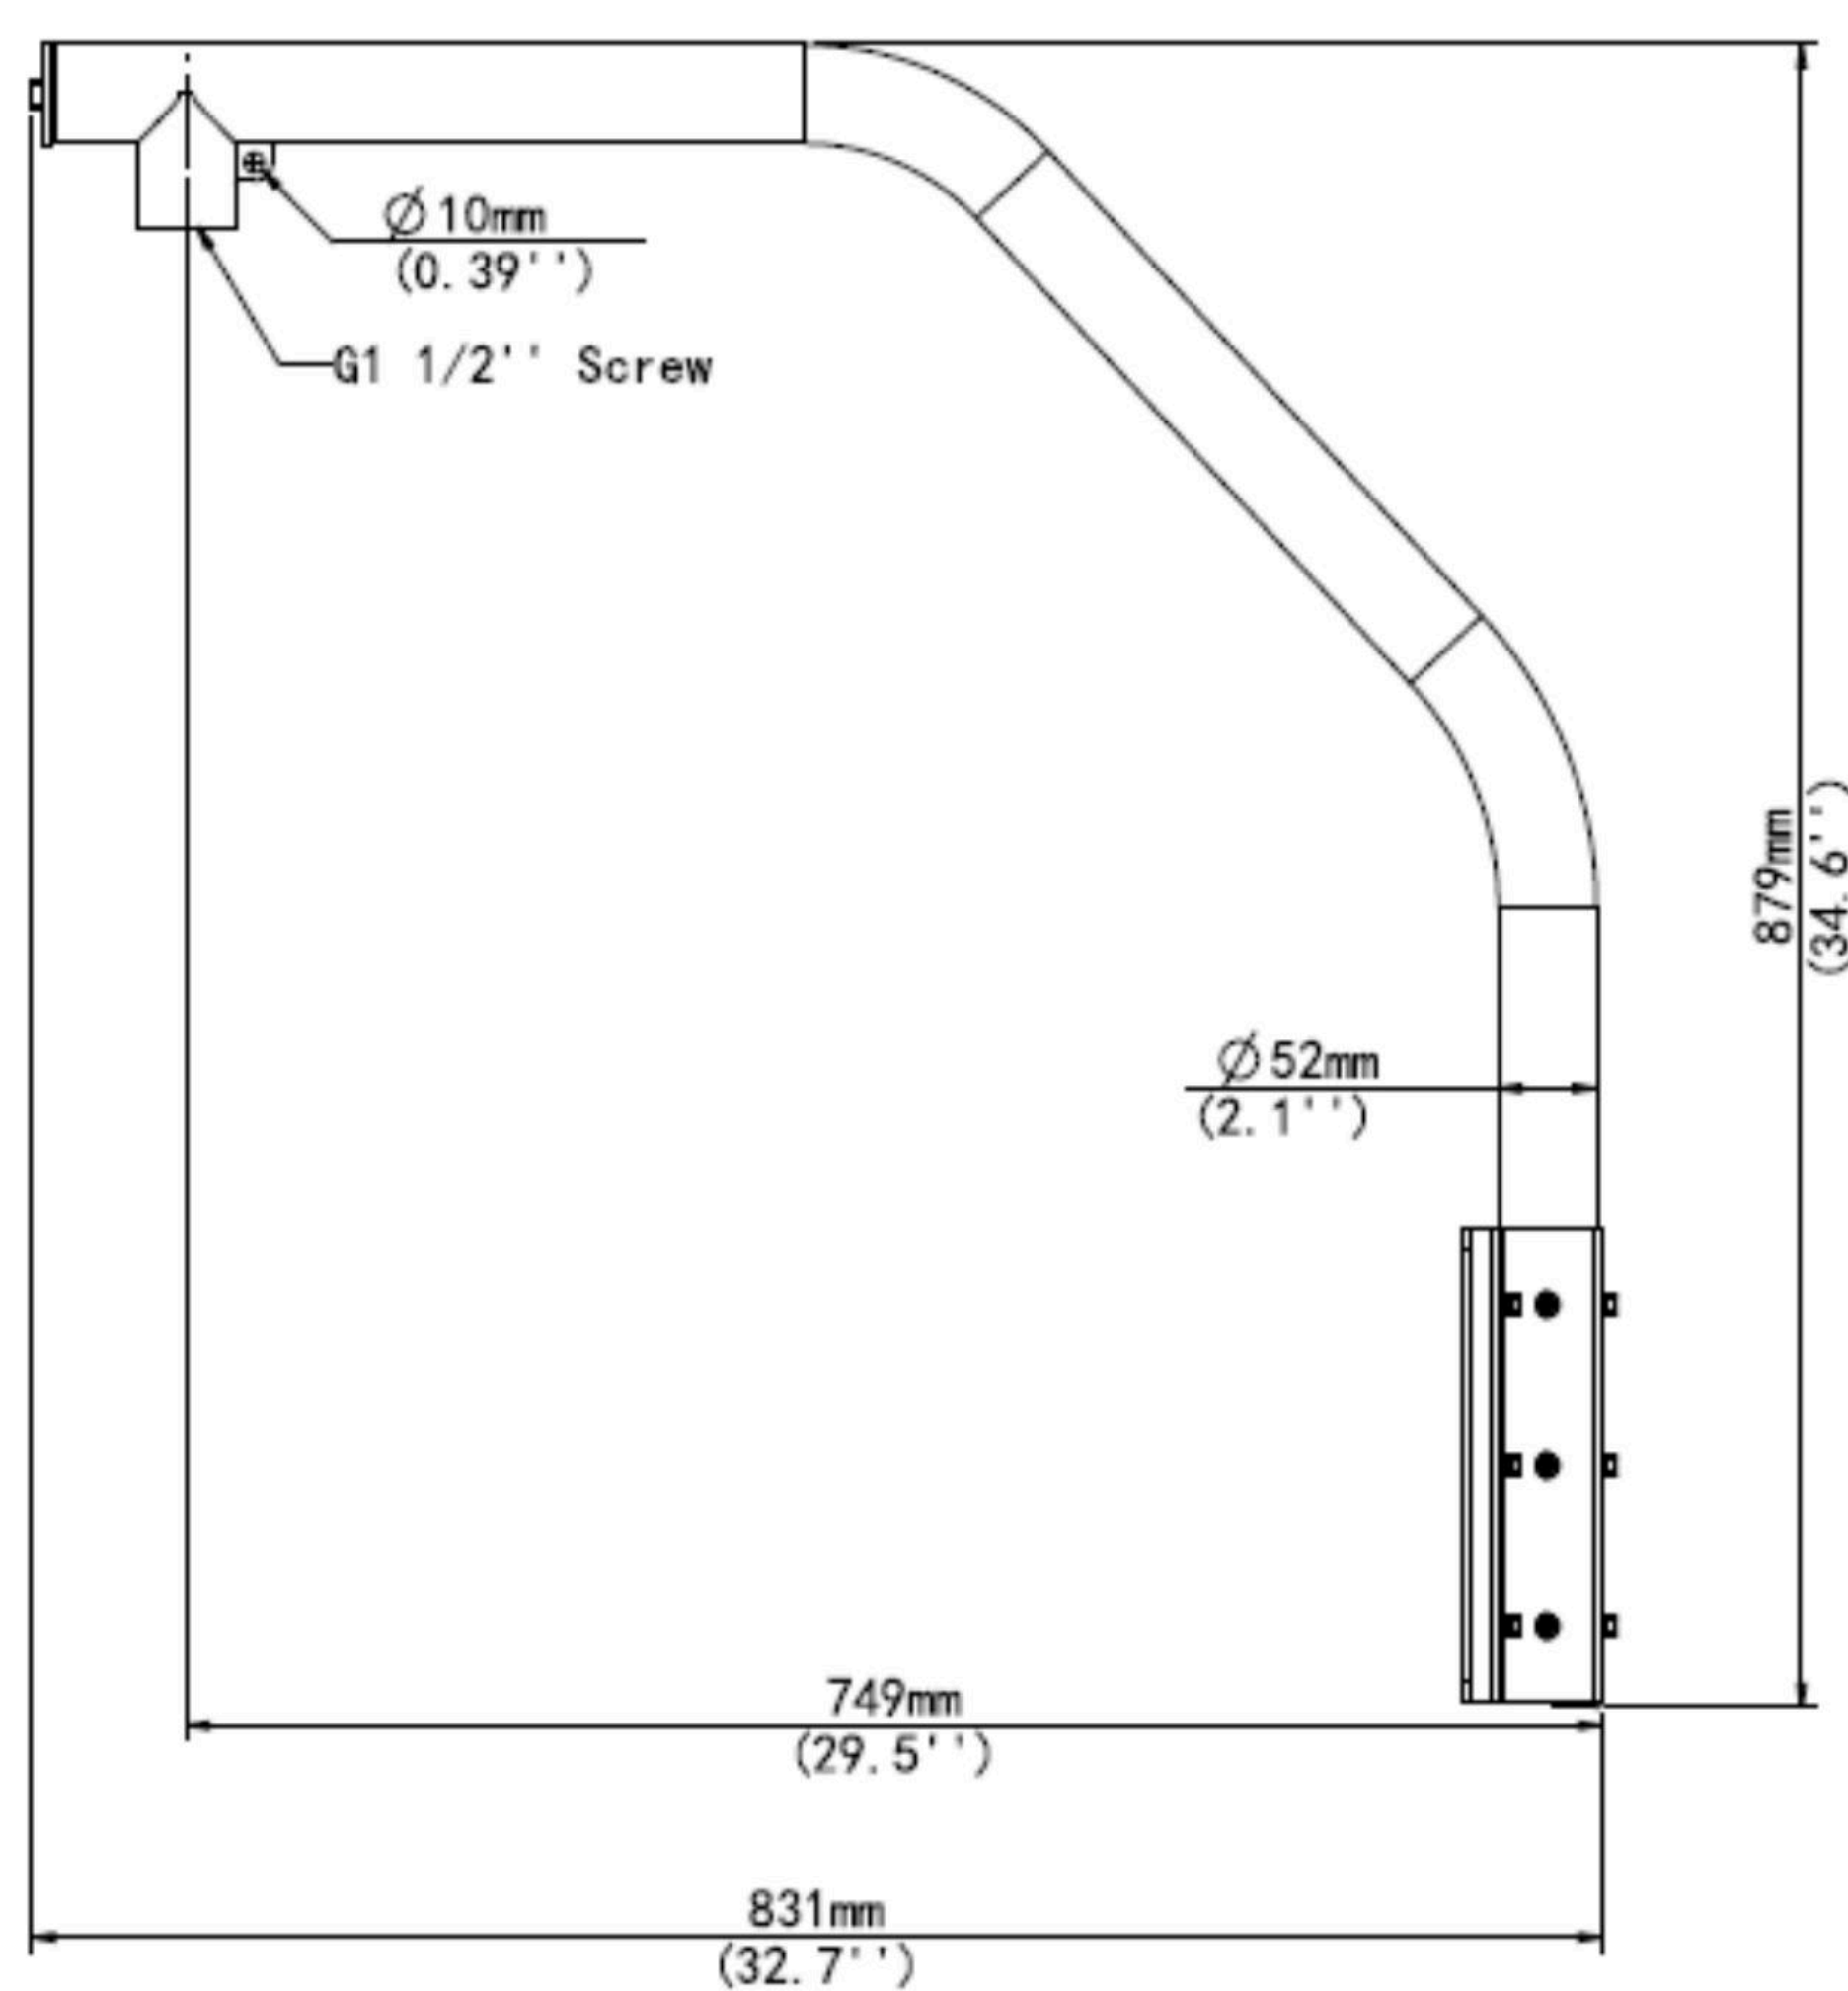

ACC-TR-WE45-B-IN

PTZ Dome Gooseneck Bracket Mount

Summary

Gooseneck bracket for arm-mounting PTZ camera series (short). Compatible with most cameras (with adapter plate)

Compatible with: CD-42, CD-51, CD-52, CD-81, CD-82, CF-121, CF-51, CT-51, CT-53, CT-81, CZ-41, CZ-42, CZ-43, CM-52

Tech Specs

Model Number	ACC-TR-WE45-B-IN
Application	Outdoor, for PTZ dome camera
Dimensions	879mm x 831mm (34.6" x 32.7")
Weight	4.3kg (9.47lb)
Material	Aluminium Alloy