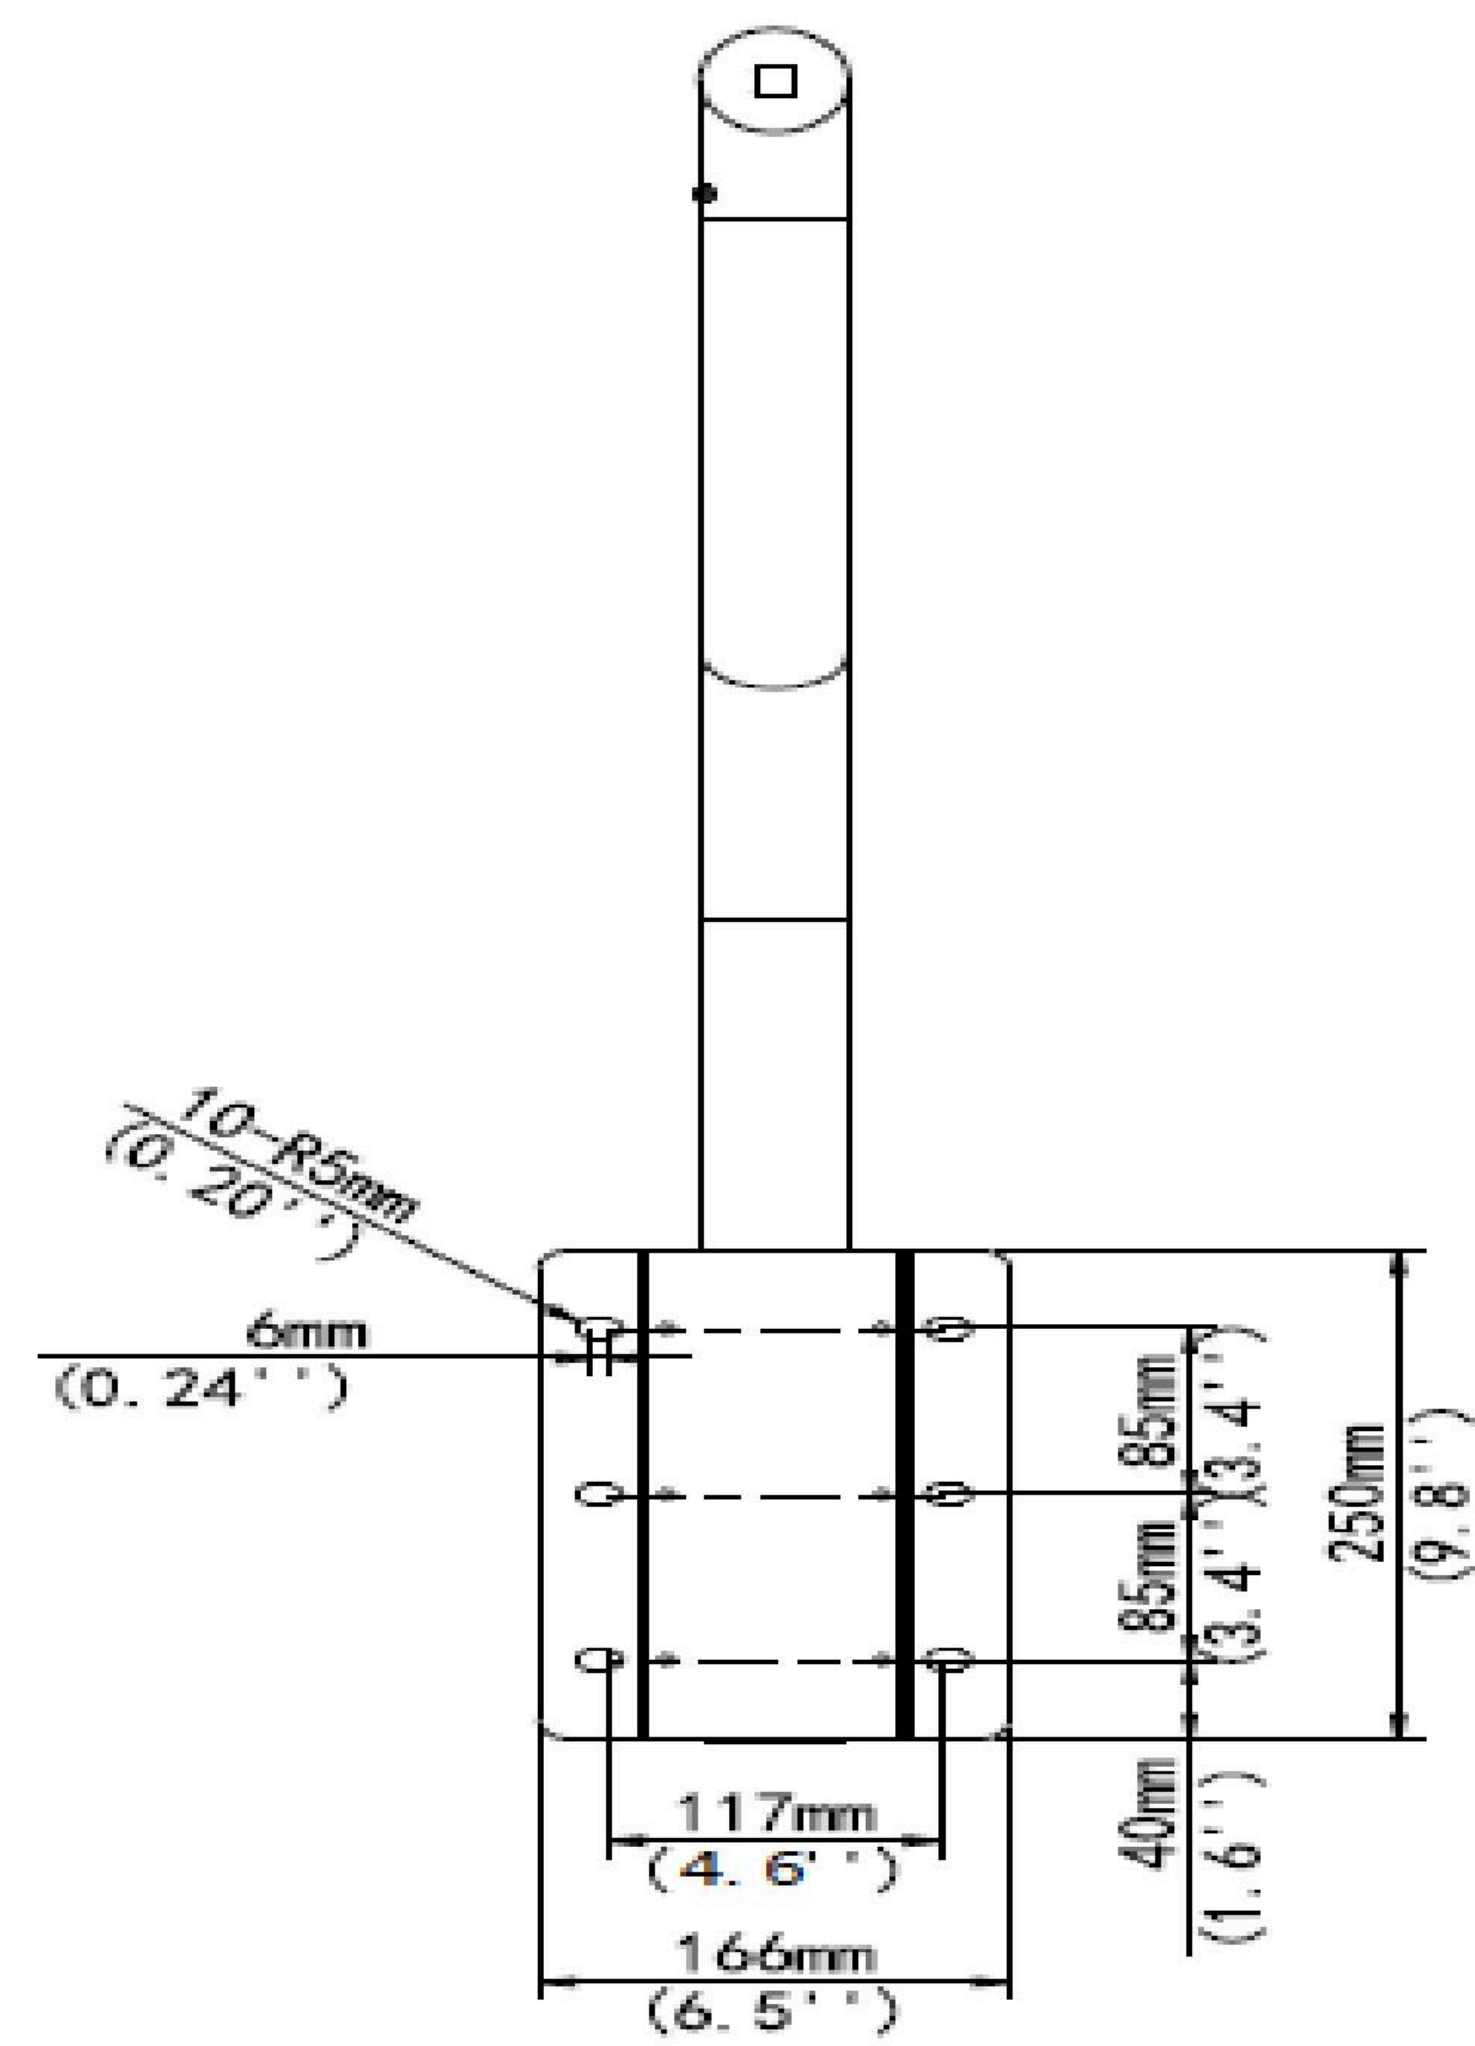

ACC-TR-WE45-B-IN

PTZ Dome Gooseneck Bracket Mount

Summary

Gooseneck bracket for arm-mounting PTZ camera series (short). Compatible with most cameras (with adapter plate)

Compatible with: CD-42, CD-51, CD-52, CD-81, CD-82, CF-121, CF-51, CT-51, CT-53, CT-81, CZ-41, CZ-42, CZ-43, CM-52

Tech Specs

Model Number	ACC-TR-WE45-B-IN
Application	Outdoor, for PTZ dome camera
Dimensions	879mm x 831mm (34.6" x 32.7")
Weight	4.3kg (9.47lb)
Material	Aluminium Alloy