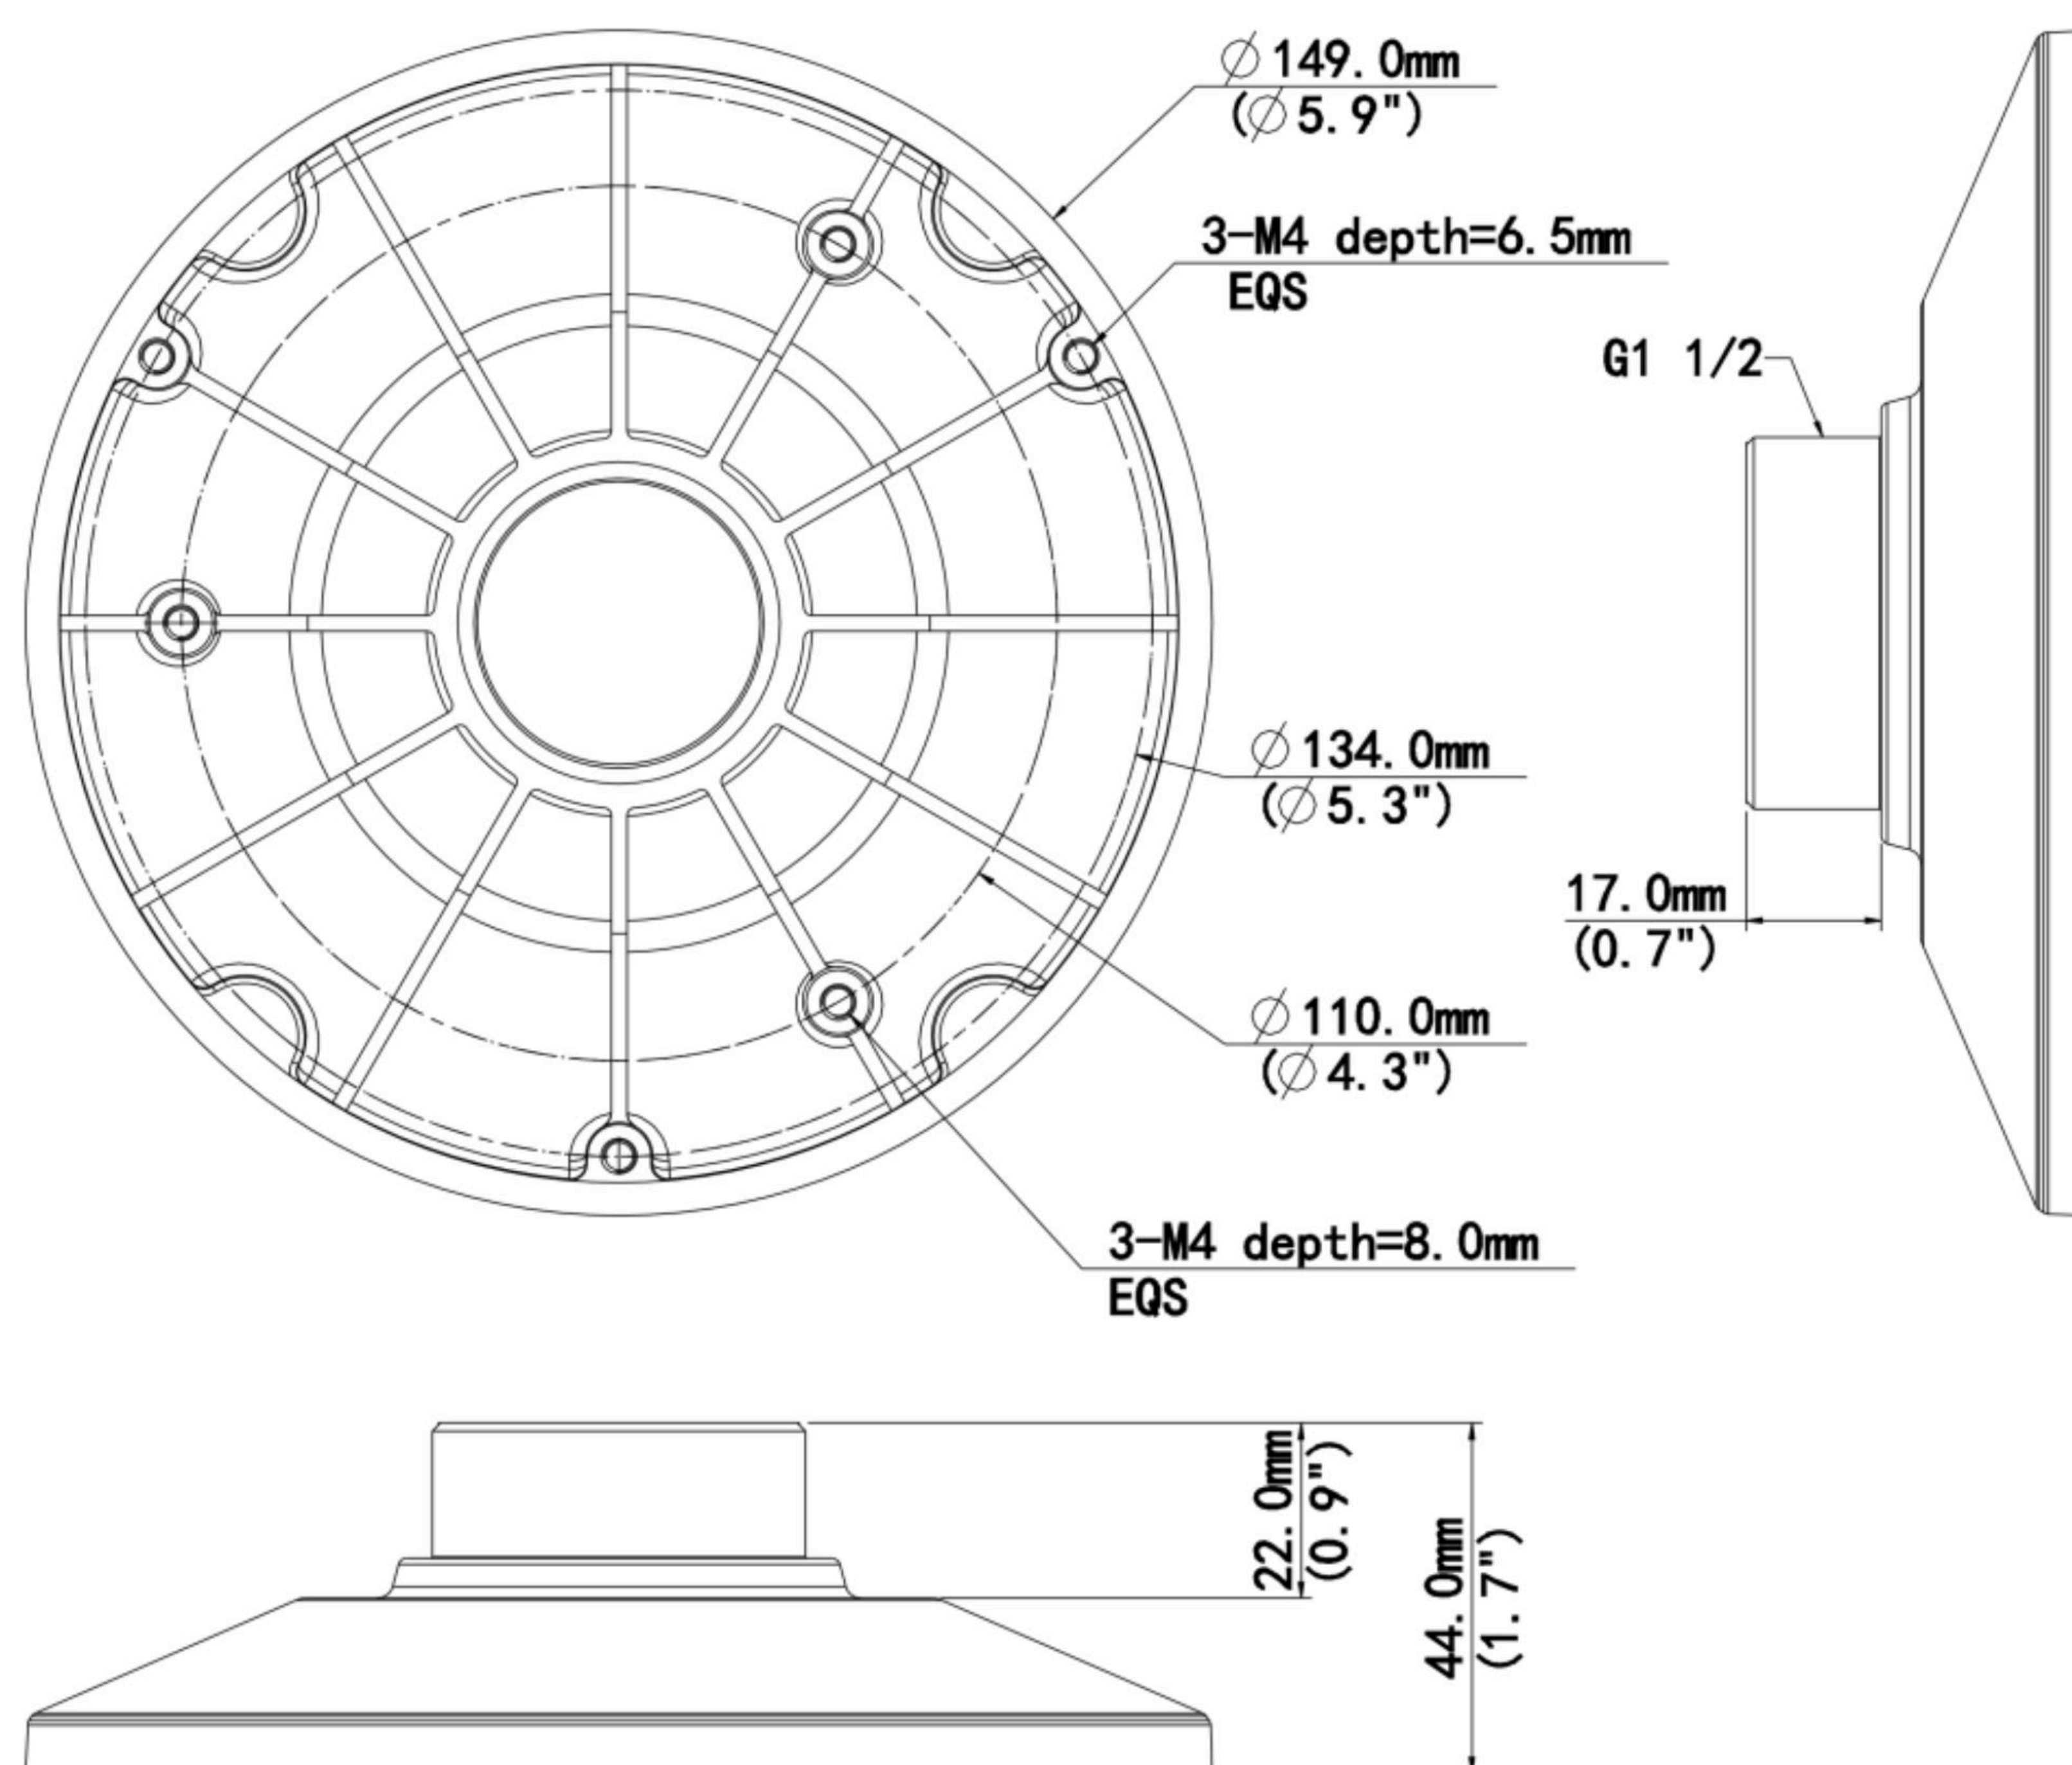

# Fixed-dome Plate Mount

## Tech Specs

Model Number	ACC-TR-UF45-F-IN
Application	Indoor, wall or pendant installation for Fisheye series or dome Series
Dimensions	Φ145mm x 44mm (Φ5.7" x 1.7")
Weight	0.21kg (0.46lb)
Material	Aluminium Alloy